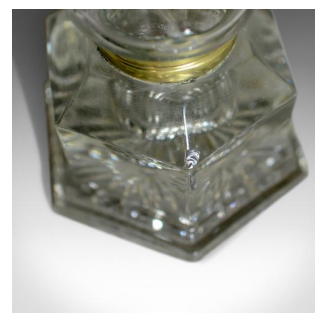

Large Antique Ink Well, English, Crystal Glass, Desk, Mid 19th Century, c.1850

DESCRIPTION

Our Stock # 18.5870

This is a large antique ink well. An English, crystal glass, desk ink well dating to the mid 19th century, circa 1850.

- Larger than most at 13cm, 5 inches high
- Hexagonal in form with floral base pattern
- Hinged lid opens smoothly
- Canted shoulders, one with very minor chip
- Flared base in good proportion

Rare to find at such a size, presented ready for the home.

Search [London Fine for #18.5870](#), or scan the QR code for more photos and details

DIMENSIONS

Max Width: 11.5cm (4.5")

Max Depth: 11.5cm (4.5")

Max Height: 13cm (5")

LIST PRICE

£295.00