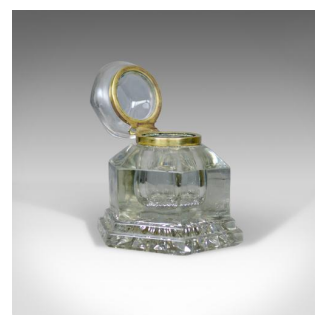

Large Antique Ink Well, English, Crystal Glass, Desk, Mid 19th Century, c.1850

DESCRIPTION

Our Stock # 18.5870

This is a large antique ink well. An English, crystal glass, desk ink well dating to the mid 19th century, circa 1850.

- Larger than most at 13cm, 5 inches high
- Hexagonal in form with floral base pattern
- Hinged lid opens smoothly
- Canted shoulders, one with very minor chip
- Flared base in good proportion

Rare to find at such a size, presented ready for the home.

Search [London Fine for #18.5870](#), or scan the QR code for more photos and details

DIMENSIONS

Max Width: 11.5cm (4.5")

Max Depth: 11.5cm (4.5")

Max Height: 13cm (5")

LIST PRICE

£295.00