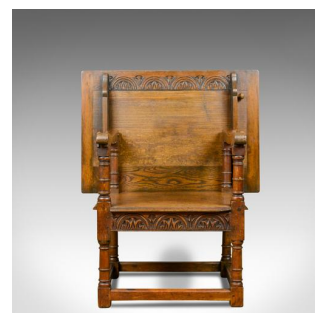

Antique Monk's Bench, Metamorphic Table, Chair, English Oak, C18th and Later

DESCRIPTION

Our Stock # 18.5849

This is an antique monk's bench. A metamorphic table / chair in English oak dating from the 18th century and later.

- Appealing biscuit tones to the rich antique oak
- Grain interest throughout with a desirable aged patina
- A metamorphic table converting into a chair
- Four plank table top with cleated ends displays well
- A slide and hinge mechanism moves the top into a chair back
- The chair back decorated with carved foliate demi-lunes
- The earlier chair frame offers a generous seat
- Shaped arms terminate in scroll finger grips
- Supported on stout, barrel turned risers with pegged joints
- Plank seat slab over foliate carved demi-lune rails
- Standing upon stout, barrel turned legs

Search [London Fine for #18.5849](#) , or scan the QR code for more photos and details

DIMENSIONS

Max Width: 92.5cm (36.5")
Max Depth: 84cm (33")
Max Height: 78.5cm (31")
Seat Width: 52cm (20.5")
Seat Depth: 50cm (19.75")
Seat Height: 44.5cm (17.5")