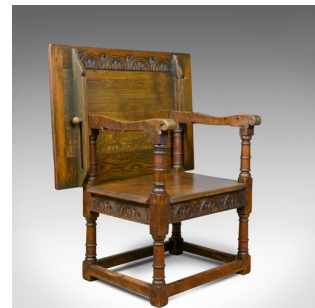

Antique Monk's Bench, Metamorphic Table, Chair, English Oak, C18th and Later

DESCRIPTION

Our Stock # 18.5849

This is an antique monk's bench. A metamorphic table / chair in English oak dating from the 18th century and later.

- Appealing biscuit tones to the rich antique oak
- Grain interest throughout with a desirable aged patina
- A metamorphic table converting into a chair
- Four plank table top with cleated ends displays well
- A slide and hinge mechanism moves the top into a chair back
- The chair back decorated with carved foliate demi-lunes
- The earlier chair frame offers a generous seat
- Shaped arms terminate in scroll finger grips
- Supported on stout, barrel turned risers with pegged joints
- Plank seat slab over foliate carved demi-lune rails
- Standing upon stout, barrel turned legs

Search [London Fine for #18.5849](#) , or scan the QR code for more photos and details

DIMENSIONS

Max Width: 92.5cm (36.5")
Max Depth: 84cm (33")
Max Height: 78.5cm (31")
Seat Width: 52cm (20.5")
Seat Depth: 50cm (19.75")
Seat Height: 44.5cm (17.5")