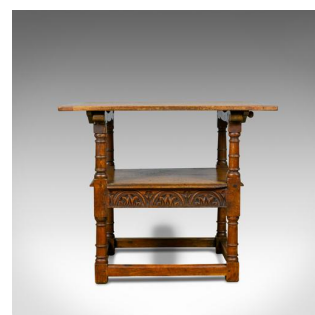

Antique Monk's Bench, Metamorphic Table, Chair, English Oak, C18th and Later

DESCRIPTION

Our Stock # 18.5849

This is an antique monk's bench. A metamorphic table / chair in English oak dating from the 18th century and later.

- Appealing biscuit tones to the rich antique oak
- Grain interest throughout with a desirable aged patina
- A metamorphic table converting into a chair
- Four plank table top with cleated ends displays well
- A slide and hinge mechanism moves the top into a chair back
- The chair back decorated with carved foliate demi-lunes
- The earlier chair frame offers a generous seat
- Shaped arms terminate in scroll finger grips
- Supported on stout, barrel turned risers with pegged joints
- Plank seat slab over foliate carved demi-lune rails
- Standing upon stout, barrel turned legs

Search [London Fine for #18.5849](#) , or scan the QR code for more photos and details

DIMENSIONS

Max Width: 92.5cm (36.5")
Max Depth: 84cm (33")
Max Height: 78.5cm (31")
Seat Width: 52cm (20.5")
Seat Depth: 50cm (19.75")
Seat Height: 44.5cm (17.5")