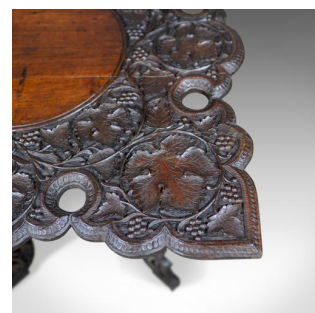

Anglo-Indian Antique Campaign Table, Carved, Teak, Side, Circa 1900

DESCRIPTION

Our Stock # 18.5840
This is an Anglo-Indian, antique campaign table. A vigorously carved teak side table dating to the turn of the 20th century, circa 1900.

- Profusely carved in deep relief
- Grape vine foliate detail
- Pierced detailing to shaped edges and legs
- Plain central, circular table top
- Four shaped legs offer stable platform
- Dismantles into folding legs and slab top for easy campaign transportation
- Solid teak construction, highly durable
- Deep chocolate tones and a desirable aged patina

A superior example in fine order, delivered waxed, polished and ready for the home.

Search [London Fine for #18.5840](#) , or scan the QR code for more photos and details

DIMENSIONS

Max Width: 68.5cm (27")
Max Depth: 68.5cm (27")
Max Height: 60.5cm (23.75")