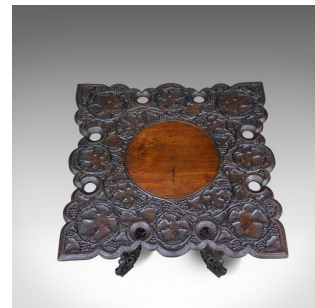

Anglo-Indian Antique Campaign Table, Carved, Teak, Side, Circa 1900

DESCRIPTION

Our Stock # 18.5840
This is an Anglo-Indian, antique campaign table. A vigorously carved teak side table dating to the turn of the 20th century, circa 1900.

- Profusely carved in deep relief
- Grape vine foliate detail
- Pierced detailing to shaped edges and legs
- Plain central, circular table top
- Four shaped legs offer stable platform
- Dismantles into folding legs and slab top for easy campaign transportation
- Solid teak construction, highly durable
- Deep chocolate tones and a desirable aged patina

A superior example in fine order, delivered waxed, polished and ready for the home.

Search [London Fine for #18.5840](#) , or scan the QR code for more photos and details

DIMENSIONS

Max Width: 68.5cm (27")
Max Depth: 68.5cm (27")
Max Height: 60.5cm (23.75")