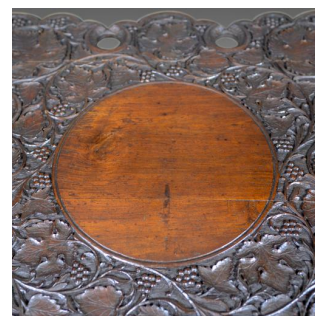

Anglo-Indian Antique Campaign Table, Carved, Teak, Side, Circa 1900

DESCRIPTION

Our Stock # 18.5840
This is an Anglo-Indian, antique campaign table. A vigorously carved teak side table dating to the turn of the 20th century, circa 1900.

- Profusely carved in deep relief
- Grape vine foliate detail
- Pierced detailing to shaped edges and legs
- Plain central, circular table top
- Four shaped legs offer stable platform
- Dismantles into folding legs and slab top for easy campaign transportation
- Solid teak construction, highly durable
- Deep chocolate tones and a desirable aged patina

A superior example in fine order, delivered waxed, polished and ready for the home.

Search [London Fine for #18.5840](#) , or scan the QR code for more photos and details

DIMENSIONS

Max Width: 68.5cm (27")
Max Depth: 68.5cm (27")
Max Height: 60.5cm (23.75")