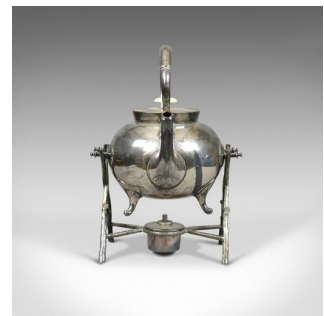

## Antique Spirit Kettle on Stand, Decorative, Silver Plated, Tea Pot Early C20th

**DESCRIPTION**

Our Stock # 18.5844

This is an antique spirit kettle on stand. A decorative silver plated tea pot on stand dating to the early 20th century.

- An attractive spirit kettle on stand
- Double fulcrum stand provides 'on stand' pouring
- Beautifully crafted and presented
- Silver plate showing desirable patina
- Clear marks to the base

An appealing antique spirit kettle. Delivered ready for the home.

Search [London Fine for #18.5844](#), or scan the QR code for more photos and details

**DIMENSIONS**

Max Width: 21cm (8.25")

Max Depth: 20cm (7.75")

Max Height: 29cm (11.5")