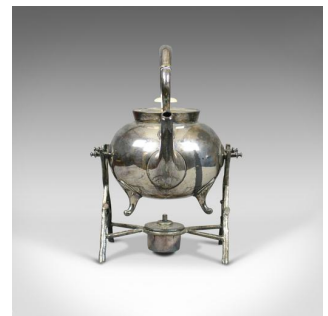

Antique Spirit Kettle on Stand, Decorative, Silver Plated, Tea Pot Early C20th

**DESCRIPTION**

Our Stock # 18.5844

This is an antique spirit kettle on stand. A decorative silver plated tea pot on stand dating to the early 20th century.

- An attractive spirit kettle on stand
- Double fulcrum stand provides 'on stand' pouring
- Beautifully crafted and presented
- Silver plate showing desirable patina
- Clear marks to the base

An appealing antique spirit kettle. Delivered ready for the home.

Search [London Fine for #18.5844](#), or scan the QR code for more photos and details

DIMENSIONS

Max Width: 21cm (8.25")

Max Depth: 20cm (7.75")

Max Height: 29cm (11.5")

LIST PRICE

£495.00