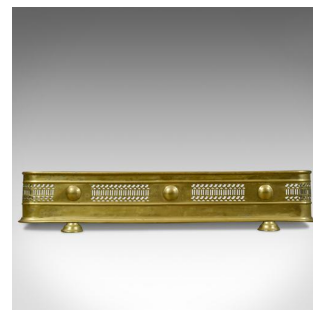

## Antique Brass Fire Kerb, Victorian Fireside Fender, Circa 1890

### DESCRIPTION

Our Stock # 18.5843

This is an antique brass fire kerb, Victorian fireside fender, English circa 1890.

- Beautifully pressed fender fire kerb
- Desirable patinated, antique brass
- Attractive pierced frieze punctuated with roundels
- Tram line delineation and raised on a pair of feet
- A fine adornment to any fireside setting

An attractive antique brass fire kerb. In fine order with solid joints and construction, delivered ready for the home.

Search [London Fine for #18.5843](#), or scan the QR code for more photos and details

### DIMENSIONS

Max Width: 105cm (41.25")

Max Depth: 22.5cm (8.75")

Max Height: 20cm (7.75")