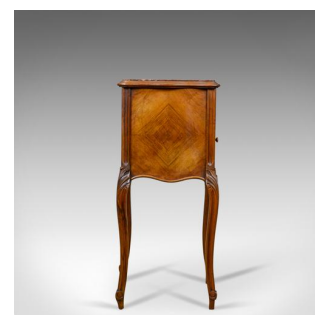

Antique French Bedside Cabinet, Edwardian, Walnut, Marble, Pot Cupboard,  
c.1910

**DESCRIPTION**

Our Stock # 18.5822

This is an antique French bedside cabinet. An Edwardian, walnut, marble top, pot cupboard dating to the early 20th century, circa 1910.

- Elegant form in good proportion and of quality craftsmanship
- Attractive tones to the walnut with a mellow wax polished finish
- Well figured, inset, shaped, blush marble top in good order
- Raised on slender cabriole legs all round
- Decorated with carved flora and foliate detail
- Marble lined cupboard ideal for cool storage
- Dovetailed frieze drawer with scrolled field panel
- Quarter veneered cabinet door with carved scrolled border
- Both dressed with turned pulls over serpentine apron
- Side panels display attractive quartered, butterfly veneer decoration

Search [London Fine for #18.5822](#) , or scan the QR code for more photos and details

**DIMENSIONS**

Max Width: 38cm (15")  
Max Depth: 38cm (15")  
Max Height: 83cm (32.75")

**LIST PRICE**

£650.00