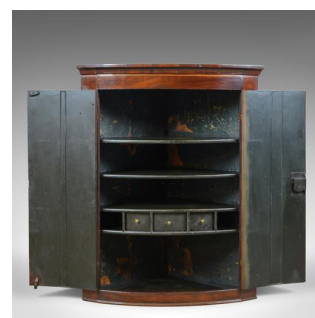

Antique Corner Cabinet, Late Georgian, Bow Fronted, Mahogany, Hanging,  
c.1800

**DESCRIPTION**

Our Stock # 18.5751

This is an antique corner cabinet. An English, late Georgian, bow fronted, mahogany, hanging corner cupboard dating to the circa 1800.

- Deep and rich in colour with a desirable aged patina
- Grain interest throughout in the lustrous wax polished finish
- In good order offering useful storage within
- Painted interior with three fitted shelves and spice drawers
- Modest crown moulding over boxwood string detail
- A pair of panel doors swing on quality butterfly 'H' hinges
- Dressed with pierced brass keyhole escutcheons
- Closing with a working lock and key

A superior antique corner cabinet, rare to find with spice drawers. Solid joints and construction, delivered with fixings ready to hang. Waxed, polished and ready for the home.

Search [London Fine for #18.5751](#) , or scan the QR code for more photos and details

**DIMENSIONS**

- Max Width: 76.5cm (30")
- Max Depth: 46cm (18")
- Max Height: 97.5cm (38.5")
- Back Corner Along Wall: 54cm (21.25")

**LIST PRICE**

£1,395.00