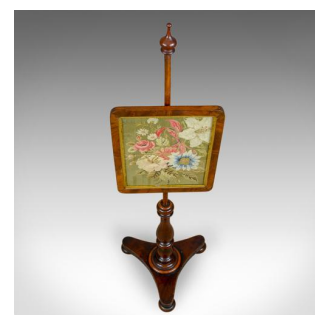

Antique Pole Screen, English, Regency, Walnut, Fire, Needlepoint, Tapestry  
c1820

**DESCRIPTION**

Our Stock # 18.5677

This is an antique pole screen. An English, Regency, walnut fire screen with needlepoint tapestry panel dating to the early 19th century, circa 1820.

- The adjustable screen panel is easy to position
- Secured in place by a brass thumb screw
- An expertly turned post rises to a delightful capping finial
- The post anchored to a hyperboloid platform
- Standing upon turned bun feet
- A narrow frame with inner gilded detail mounts the floral tapestry

An attractive antique pole screen. Solid and stable, delivered waxed, polished and ready for the home.

Search [London Fine for #18.5677](#) , or scan the QR code for more photos and details

**DIMENSIONS**

Max Width: 40.75cm (16")  
 Max Depth: 40.75cm (16")  
 Max Height: 126.5cm (49.75")  
 Screen Width: 33cm (13")  
 Screen Height: 39.5cm (15.5")