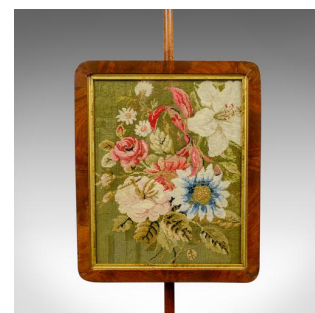

Antique Pole Screen, English, Regency, Walnut, Fire, Needlepoint, Tapestry  
c1820

**DESCRIPTION**

Our Stock # 18.5677

This is an antique pole screen. An English, Regency, walnut fire screen with needlepoint tapestry panel dating to the early 19th century, circa 1820.

- The adjustable screen panel is easy to position
- Secured in place by a brass thumb screw
- An expertly turned post rises to a delightful capping finial
- The post anchored to a hyperboloid platform
- Standing upon turned bun feet
- A narrow frame with inner gilded detail mounts the floral tapestry

An attractive antique pole screen. Solid and stable, delivered waxed, polished and ready for the home.

Search [London Fine for #18.5677](#) , or scan the QR code for more photos and details

**DIMENSIONS**