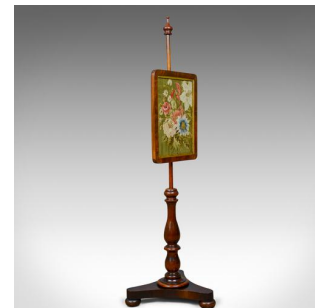

Antique Pole Screen, English, Regency, Walnut, Fire, Needlepoint, Tapestry  
c1820

**DESCRIPTION**

Our Stock # 18.5677

This is an antique pole screen. An English, Regency, walnut fire screen with needlepoint tapestry panel dating to the early 19th century, circa 1820.

- The adjustable screen panel is easy to position
- Secured in place by a brass thumb screw
- An expertly turned post rises to a delightful capping finial
- The post anchored to a hyperboloid platform
- Standing upon turned bun feet
- A narrow frame with inner gilded detail mounts the floral tapestry

An attractive antique pole screen. Solid and stable, delivered waxed, polished and ready for the home.

Search [London Fine for #18.5677](#) , or scan the QR code for more photos and details

**DIMENSIONS**