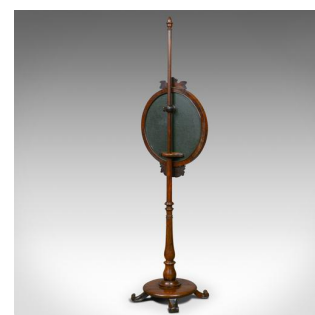

## Antique, Pole Screen, Regency, Fire Screen, Needlepoint Tapestry Circa 1820

### DESCRIPTION

Our Stock # 18.5662

This is an antique pole screen, an English, Regency fire screen with needlepoint tapestry panel dating to the early 19th century, circa 1815.

- Raised on a fine rosewood stand with good colour and grain interest
- Adjustable, circular needlepoint tapestry panel
- Well executed floral spray framed in a foliate border
- Carved appliqué to the crown and foot of the panel
- Attractive, baluster turned pole rising to an acorn finial
- Anchored in a turned, circular platform base
- Standing upon four scrolled feet featuring etch carved detail
- The adjustable screen locked with a delightful wooden thumb screw block

A fine example of an antique pole screen. Solid and stable, delivered waxed, polished and ready for the home.

Search [London Fine for #18.5662](#) , or scan the QR code for more photos and details

### DIMENSIONS

Max Width: 42cm (16.5")  
Max Depth: 33cm (13")  
Max Height: 152.5cm (60")  
Screen Diameter: 42cm (16.5")