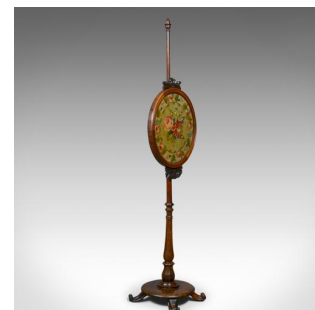

## Antique, Pole Screen, Regency, Fire Screen, Needlepoint Tapestry Circa 1820

### DESCRIPTION

Our Stock # 18.5662

This is an antique pole screen, an English, Regency fire screen with needlepoint tapestry panel dating to the early 19th century, circa 1815.

- Raised on a fine rosewood stand with good colour and grain interest
- Adjustable, circular needlepoint tapestry panel
- Well executed floral spray framed in a foliate border
- Carved appliqué to the crown and foot of the panel
- Attractive, baluster turned pole rising to an acorn finial
- Anchored in a turned, circular platform base
- Standing upon four scrolled feet featuring etch carved detail
- The adjustable screen locked with a delightful wooden thumb screw block

A fine example of an antique pole screen. Solid and stable, delivered waxed, polished and ready for the home.

Search [London Fine for #18.5662](#) , or scan the QR code for more photos and details

### DIMENSIONS

Max Width: 42cm (16.5")  
 Max Depth: 33cm (13")  
 Max Height: 152.5cm (60")  
 Screen Diameter: 42cm (16.5")