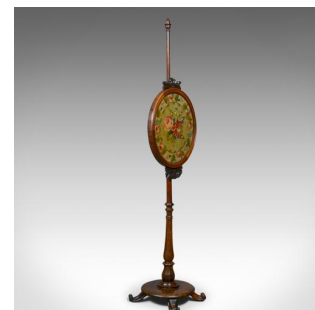

## Antique, Pole Screen, Regency, Fire Screen, Needlepoint Tapestry Circa 1820

### DESCRIPTION

Our Stock # 18.5662

This is an antique pole screen, an English, Regency fire screen with needlepoint tapestry panel dating to the early 19th century, circa 1815.

- Raised on a fine rosewood stand with good colour and grain interest
- Adjustable, circular needlepoint tapestry panel
- Well executed floral spray framed in a foliate border
- Carved appliqué to the crown and foot of the panel
- Attractive, baluster turned pole rising to an acorn finial
- Anchored in a turned, circular platform base
- Standing upon four scrolled feet featuring etch carved detail
- The adjustable screen locked with a delightful wooden thumb screw block

A fine example of an antique pole screen. Solid and stable, delivered waxed, polished and ready for the home.

Search [London Fine for #18.5662](#) , or scan the QR code for more photos and details

### DIMENSIONS

Max Width: 42cm (16.5")  
Max Depth: 33cm (13")  
Max Height: 152.5cm (60")  
Screen Diameter: 42cm (16.5")