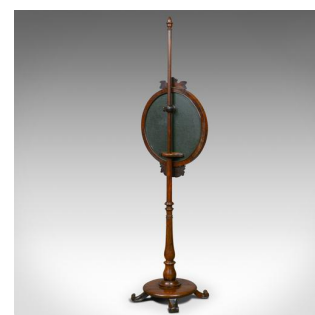

## Antique, Pole Screen, Regency, Fire Screen, Needlepoint Tapestry Circa 1820

### DESCRIPTION

Our Stock # 18.5662

This is an antique pole screen, an English, Regency fire screen with needlepoint tapestry panel dating to the early 19th century, circa 1815.

- Raised on a fine rosewood stand with good colour and grain interest
- Adjustable, circular needlepoint tapestry panel
- Well executed floral spray framed in a foliate border
- Carved appliqué to the crown and foot of the panel
- Attractive, baluster turned pole rising to an acorn finial
- Anchored in a turned, circular platform base
- Standing upon four scrolled feet featuring etch carved detail
- The adjustable screen locked with a delightful wooden thumb screw block

A fine example of an antique pole screen. Solid and stable, delivered waxed, polished and ready for the home.

Search [London Fine for #18.5662](#) , or scan the QR code for more photos and details

### DIMENSIONS

Max Width: 42cm (16.5")  
 Max Depth: 33cm (13")  
 Max Height: 152.5cm (60")  
 Screen Diameter: 42cm (16.5")