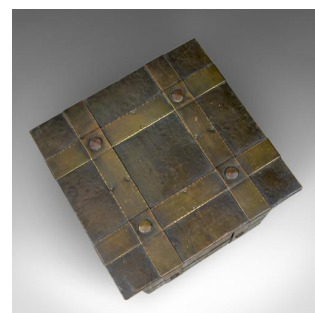

Antique Log Bin, Edwardian, Bound Metal, Fireside Box, Arts and Crafts, c.1910

DESCRIPTION

Our Stock # 18.5813

This is an antique log bin. An Edwardian, bound metal, fireside box with Arts and Crafts overtones dating to the early 20th century, circa 1910.

- A pleasing mid-size fireside storage bin
- Presented in good antique condition
- Arts and Crafts influence
- Metal banded with riveted intersections
- Decorative handles to either side
- Hinged lid lifts to reveal open storage within
- Suitable for logs, kindling or alike

An attractive and useful antique log bin to be welcomed into any fireside location. Delivered ready for the home.

Search [London Fine for #18.5813](#), or scan the QR code for more photos and details

DIMENSIONS

Max Width: 34cm (13.5")

Max Depth: 34cm (13.5")

Max Height: 38.5cm (15.25")