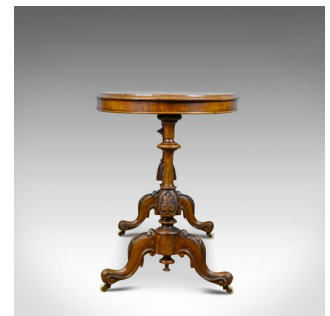

Antique Stretcher Table, Burr Walnut, English, Victorian, Oval, Side, Tea, c1860

DESCRIPTION

Our Stock # 18.5806

This is an antique stretcher table in burr walnut. An English, Victorian, ovular, side or tea table dating to the mid 19th century, circa 1860.

- Well figured burr walnut top with moulded edge detail
- Beautifully quarter veneered decoration
- Lustrous shine in the wax polished finish
- Shallow frieze in good proportion
- Well executed ring turned legs with carved cap detail
- United by ring turned stretcher with central ball
- Four cabriole legs feature carved foliate decoration to the knee
- Stout scrolled toes over white ceramic castors
- Lower inverted finials completing the decoration

A good example of an antique stretcher table. Solid joints and construction, delivered waxed, polished and ready for the home.

Search [London Fine for #18.5806](#) , or scan the QR code for more photos and details

DIMENSIONS

Max Width: 106cm (41.75")

Max Depth: 61cm (24")

Max Height: 73.5cm (29")