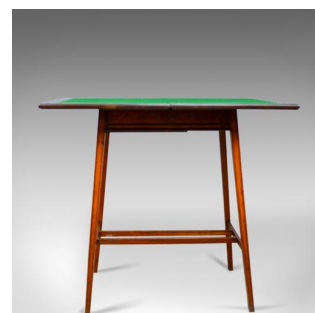

Antique Card Table, English, Edwardian, Fold-Over, Games, Early C20th, c.1910

DESCRIPTION

Our Stock # 18.5799

This is an antique card table. An English, Edwardian, fold over games table dating to the early 20th century, circa 1910.

- A delightfully understated, fold-over games table
- Attractive tones and grain interest in the select satinwood
- Framed in mahogany with boxwood and ebony string detail
- Displaying clean lines and good proportions
- The swivel and fold over top features storage recess
- Opening on quality flush hinges to reveal a green baize playing surface
- Raised on tapering, square section legs with ebony stringing
- United by a double 'H' stretcher for stability

A delightful multi-purpose, antique card table with solid joints and construction. Delivered waxed, polished and ready for the home.

Search [London Fine for #18.5799](#) , or scan the QR code for more photos and details