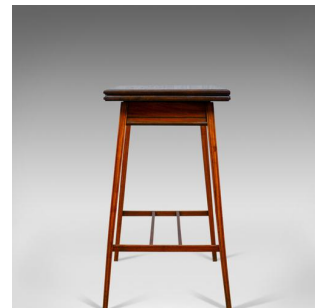

Antique Card Table, English, Edwardian, Fold-Over, Games, Early C20th, c.1910

DESCRIPTION

Our Stock # 18.5799

This is an antique card table. An English, Edwardian, fold over games table dating to the early 20th century, circa 1910.

- A delightfully understated, fold-over games table
- Attractive tones and grain interest in the select satinwood
- Framed in mahogany with boxwood and ebony string detail
- Displaying clean lines and good proportions
- The swivel and fold over top features storage recess
- Opening on quality flush hinges to reveal a green baize playing surface
- Raised on tapering, square section legs with ebony stringing
- United by a double 'H' stretcher for stability

A delightful multi-purpose, antique card table with solid joints and construction. Delivered waxed, polished and ready for the home.

Search [London Fine for #18.5799](#) , or scan the QR code for more photos and details

DIMENSIONS

Max Width: 53cm (20.75")
Closed Depth: 38cm (15")
Open Depth: 76cm (30")
Max Height: 68cm (26.75")

LIST PRICE

£895.00