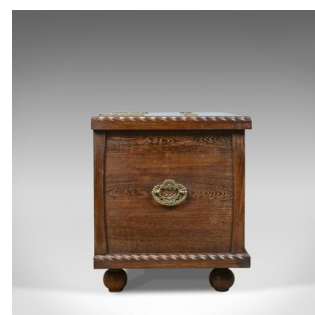

Mid 20th Century Burmese Chest, Blanket Box, Wooden Trunk, Circa 1940

DESCRIPTION

Our Stock # 18.5749

This is a mid 20th century Burmese chest. A hard wood teak trunk contemporary to the Art Deco period, circa 1940.

- Of quality timber and craftsmanship
- Attractive grain detail in a wax polished finish
- Deep, rich tones and a desirable aged patina
- Modestly decorated with paterae and pierced mounts
- Delineated with mirrored rope twist bands to the lid and plinth
- Carry handles to the ends and raised upon large ball feet
- Beautifully shaped and pierced lock plates, key absent
- The lid lifts on quality piano hinge to reveal voluminous storage within

A delightful chest in mellow tones. Solid joints and construction, delivered waxed, polished and ready for the home.

Search [London Fine for #18.5749](#) , or scan the QR code for more photos and details

DIMENSIONS

Max Width: 110cm (43.25")

Max Depth: 58cm (22.75")

Max Height: 67cm (26.5")