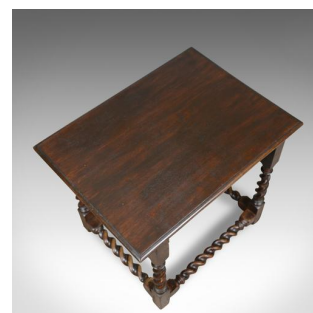

Antique Side Table, English, Victorian, English, Oak, Late C19th, Circa 1880

**DESCRIPTION**

Our Stock # 18.5713

This is an antique side table. A Victorian, English, oak table dating to the late 19th century, circa 1880.

- Broad top displays well featuring edge moulding
- Good consistent colour with a wax polished finish
- Displaying a desirable aged patina
- Magnificent barley twist legs all round
- United by barley twist stretchers
- Pegged joints to the block feet

An attractive antique side table with solid joints and construction. Delivered waxed, polished and ready for the home.

Search [London Fine for #18.5713](#) , or scan the QR code for more photos and details

DIMENSIONS

Max Width: 84cm (33")

Max Depth: 62cm (24.5")

Max Height: 70cm (27.5")

LIST PRICE

£495.00