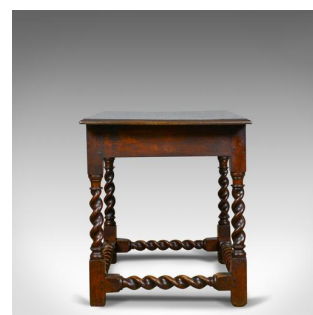

Antique Side Table, English, Victorian, English, Oak, Late C19th, Circa 1880

**DESCRIPTION**

Our Stock # 18.5713

This is an antique side table. A Victorian, English, oak table dating to the late 19th century, circa 1880.

- Broad top displays well featuring edge moulding
- Good consistent colour with a wax polished finish
- Displaying a desirable aged patina
- Magnificent barley twist legs all round
- United by barley twist stretchers
- Pegged joints to the block feet

An attractive antique side table with solid joints and construction. Delivered waxed, polished and ready for the home.

Search [London Fine for #18.5713](#) , or scan the QR code for more photos and details