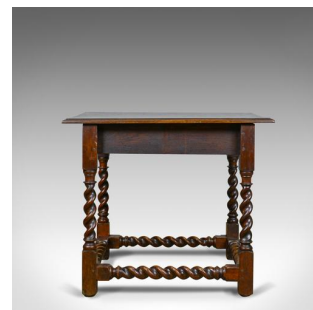

Antique Side Table, English, Victorian, English, Oak, Late C19th, Circa 1880

**DESCRIPTION**

Our Stock # 18.5713

This is an antique side table. A Victorian, English, oak table dating to the late 19th century, circa 1880.

- Broad top displays well featuring edge moulding
- Good consistent colour with a wax polished finish
- Displaying a desirable aged patina
- Magnificent barley twist legs all round
- United by barley twist stretchers
- Pegged joints to the block feet

An attractive antique side table with solid joints and construction. Delivered waxed, polished and ready for the home.

Search [London Fine for #18.5713](#) , or scan the QR code for more photos and details

DIMENSIONS

Max Width: 84cm (33")

Max Depth: 62cm (24.5")

Max Height: 70cm (27.5")

LIST PRICE

£495.00