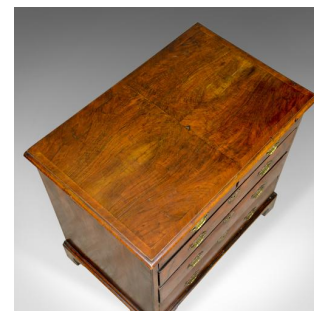

Antique Georgian Chest of Drawers, English, Walnut, 18th Century, Circa 1750

DESCRIPTION

Our Stock # 18.5664

This is an antique Georgian chest of drawers. An English, walnut chest dating to the mid 18th century, circa 1750.

- Attractive caramel tones to the well figured English walnut
- Desirable aged patina in the lustre of the wax polished finish
- Of quality craftsmanship and in good proportion
- The quarter-venered top displays attractive grain interest
- Framed with a cross-banded border and finished with an edge moulding
- Side panels in good order and displaying good consistent colour
- Smooth sliding, oak lined drawers arranged '2 over 3' graduated
- Dressed with later solid brass drop handles over etched 'batwing' back plates
- Etched brass keyhole escutcheons, brass locks untested as key absent
- Raised on bracket feet all round

Search [London Fine for #18.5664](#) , or scan the QR code for more photos and details

DIMENSIONS

Max Width: 85.5cm (33.75")

Max Depth: 56.5cm (22.25")

Max Height: 85cm (33.5")