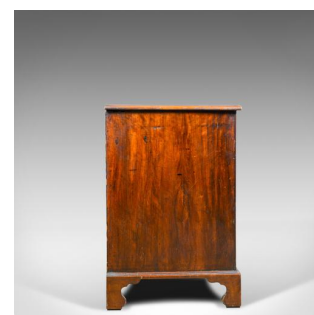

Antique Georgian Chest of Drawers, English, Walnut, 18th Century, Circa 1750

DESCRIPTION

Our Stock # 18.5664

This is an antique Georgian chest of drawers. An English, walnut chest dating to the mid 18th century, circa 1750.

- Attractive caramel tones to the well figured English walnut
- Desirable aged patina in the lustre of the wax polished finish
- Of quality craftsmanship and in good proportion
- The quarter-venered top displays attractive grain interest
- Framed with a cross-banded border and finished with an edge moulding
- Side panels in good order and displaying good consistent colour
- Smooth sliding, oak lined drawers arranged '2 over 3' graduated
- Dressed with later solid brass drop handles over etched 'batwing' back plates
- Etched brass keyhole escutcheons, brass locks untested as key absent
- Raised on bracket feet all round

Search [London Fine for #18.5664](#) , or scan the QR code for more photos and details

DIMENSIONS

Max Width: 85.5cm (33.75")

Max Depth: 56.5cm (22.25")

Max Height: 85cm (33.5")