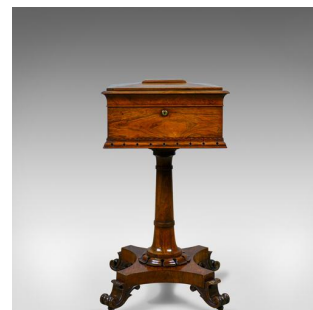

## Antique Teapoy, English, William IV, Rosewood, Work Box, 19th Century Circa 1835

### DESCRIPTION

Our Stock # 18.5766

This is an antique teapoy, an English, William IV, rosewood work box dating to the early 19th century, circa 1835.

- Superb colour in the polished rosewood finish
- Grain interest throughout with a desirable aged patina
- Canted lid and broad frieze in good proportion footed with carved decoration
- Featuring a Bramah style lock, untested as key absent
- Raised on a tapered, turned, barrel stem
- Anchored in a carved collar to the hyperboloid platform
- The scrolled feet over smooth running brass castors
- Opening the hinged lid reveals a clean interior

A fine example of an antique teapoy. Solid joints and construction, delivered waxed, polished and ready for the home.

Search [London Fine for #18.5766](#), or scan the QR code for more photos and details

### DIMENSIONS

Max Width: 41cm (16.25")  
 Max Depth: 41cm (16.25")  
 Max Height: 73.5cm (29")  
 Internal Width: 31.5cm (12.5")  
 Internal Depth: 23cm (9")  
 Internal Height: 11cm (4.25")  
 Plus Lid Height: 3cm (1.25")