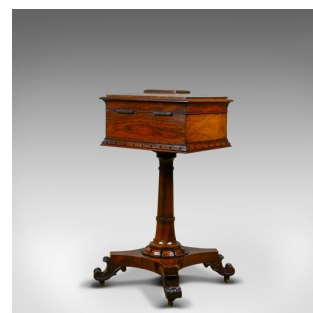

## Antique Teapoy, English, William IV, Rosewood, Work Box, 19th Century Circa 1835

### DESCRIPTION

Our Stock # 18.5766

This is an antique teapoy, an English, William IV, rosewood work box dating to the early 19th century, circa 1835.

- Superb colour in the polished rosewood finish
- Grain interest throughout with a desirable aged patina
- Canted lid and broad frieze in good proportion footed with carved decoration
- Featuring a Bramah style lock, untested as key absent
- Raised on a tapered, turned, barrel stem
- Anchored in a carved collar to the hyperboloid platform
- The scrolled feet over smooth running brass castors
- Opening the hinged lid reveals a clean interior

A fine example of an antique teapoy. Solid joints and construction, delivered waxed, polished and ready for the home.

Search [London Fine for #18.5766](#), or scan the QR code for more photos and details

### DIMENSIONS

Max Width: 41cm (16.25")  
 Max Depth: 41cm (16.25")  
 Max Height: 73.5cm (29")  
 Internal Width: 31.5cm (12.5")  
 Internal Depth: 23cm (9")  
 Internal Height: 11cm (4.25")  
 Plus Lid Height: 3cm (1.25")