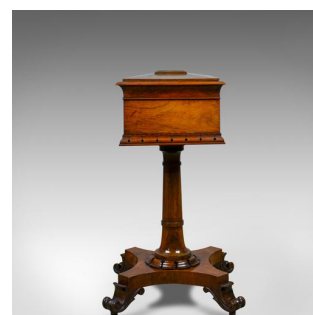

## Antique Teapoy, English, William IV, Rosewood, Work Box, 19th Century Circa 1835

### DESCRIPTION

Our Stock # 18.5766

This is an antique teapoy, an English, William IV, rosewood work box dating to the early 19th century, circa 1835.

- Superb colour in the polished rosewood finish
- Grain interest throughout with a desirable aged patina
- Canted lid and broad frieze in good proportion footed with carved decoration
- Featuring a Bramah style lock, untested as key absent
- Raised on a tapered, turned, barrel stem
- Anchored in a carved collar to the hyperboloid platform
- The scrolled feet over smooth running brass castors
- Opening the hinged lid reveals a clean interior

A fine example of an antique teapoy. Solid joints and construction, delivered waxed, polished and ready for the home.

Search [London Fine for #18.5766](#), or scan the QR code for more photos and details

### DIMENSIONS

Max Width: 41cm (16.25")  
 Max Depth: 41cm (16.25")  
 Max Height: 73.5cm (29")  
 Internal Width: 31.5cm (12.5")  
 Internal Depth: 23cm (9")  
 Internal Height: 11cm (4.25")  
 Plus Lid Height: 3cm (1.25")