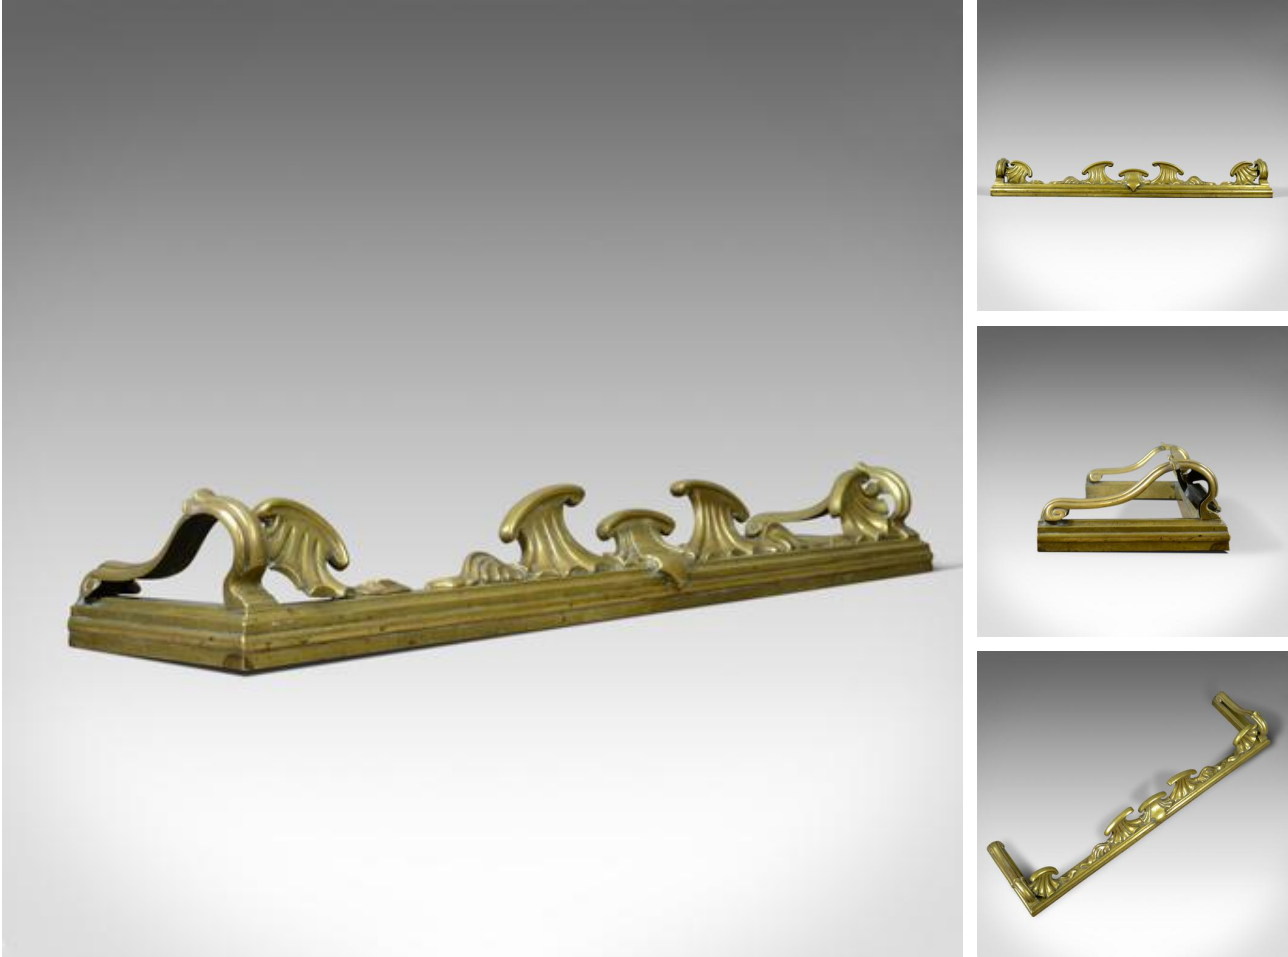

Antique Brass Fire Kerb, English, Victorian, Art Nouveau, Fireside Fender c.1900

DESCRIPTION

Our Stock # 18.5770

This is an antique, brass fire kerb. An English, Victorian, Art Nouveau, fireside fender dating to the turn of the 20th century, circa 1900.

- Attractive fire kerb with Art Nouveau overtones
- The brass beautifully mellowed with an aged patina
- Swagged with fan decoration
- Mid-sized, ideal for most installations

An attractive antique, brass fire kerb. Solid joints and construction, delivered waxed, polished and ready for the home.

Search [London Fine for #18.5770](#), or scan the QR code for more photos and details

DIMENSIONS

Max Width: 132cm (52")
 Max Depth: 35cm (13.75")
 Max Height: 19cm (7.5")
 Internal Width: 119.5cm (47")
 Internal Depth: 28.5cm (11.25")
 Internal Height: 4.5cm (1.75")