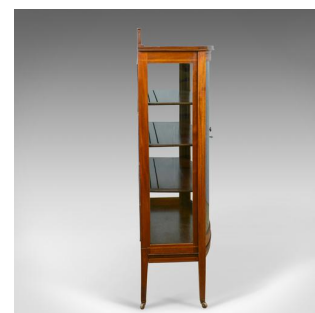

Antique Bow Fronted Display Cabinet, Mahogany, English, Edwardian, Circa 1910

DESCRIPTION

Our Stock # 18.5731

This is an antique, bow fronted display cabinet in mahogany. English, Edwardian and dating to the early 20th century, circa 1910.

- Attractive honey tones to the polished mahogany finish
- Desirable colour and grain interest
- Decorated with cross-banding and string inlay
- Raised on tapered, square section legs and lignum vitae castors
- The top displays well and features an up-stand to the rear
- The sides of the cabinet glazed for maximum light and visibility
- The original glazing continues in the pair of bow fronted doors
- The doors closing with a working lock and key
- Inside fitted with three shelves offering abundant display space

A super antique, bow fronted display cabinet in very good, antique condition. Solid joints and construction, delivered waxed, polished and ready for the home.

Search [London Fine for #18.5731](#) , or scan the QR code for more photos and details

DIMENSIONS

Max Width: 104cm (41")
 Max Depth: 48cm (19")
 Max Height: 146.5cm (57.75")
 Plus Up-stand 10cm (4")