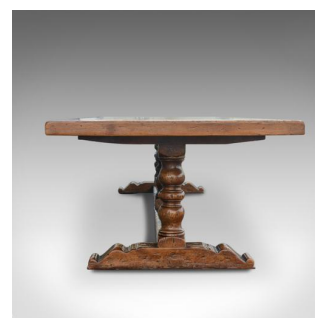

Very Large English Refectory Table in the Jacobean Manner, 14 Foot Long Seats 20

DESCRIPTION

Our Stock # 18.5762

This is a very large English refectory table in the Jacobean manner, a 4.25M/14 foot long, solid oak dining table seating 16-20, crafted in the late 20th century.

- Of superior quality and country house proportions
- The oak displays well with a lustrous wax polished finish
- The top 2.25 inches thick and extremely heavy
- Beautifully aged with grain interest throughout
- Standing upon three stout, baluster turned legs
- With broad platform feet either end united by a substantial stretcher

A belting example of contemporary English craftsmanship in a monumental table. Solid joints and construction, delivered waxed, polished and ready for the home.

Search [London Fine for #18.5762](#) , or scan the QR code for more photos and details