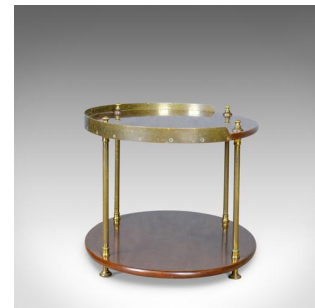

Antique Ship's Table, English, Mahogany, Brass, Two Tier, Side, Edwardian c.1910

DESCRIPTION

Our Stock # 18.5761

This is an antique ship's table, an English, solid mahogany and brass, two tier side table dating to the Edwardian period of the early 20th century, circa 1910.

- Beautifully crafted in select mahogany and turned brass
- Attractive rich, dark tones to the ovular mahogany tiers
- Grain interest throughout with a desirable aged patina
- Three-quarter brass gallery to upper tier
- Raised on quality brass legs with turned finials
- Standing upon turned brass feet

An attractive and useful antique ship's table with solid joints and construction, delivered waxed, polished and ready for the home.

Search [London Fine for #18.5761](#) , or scan the QR code for more photos and details

DIMENSIONS

Max Width: 69.5cm (27.25")

Max Depth: 49.5cm (19.5")

Max Height: 42cm (16.5")