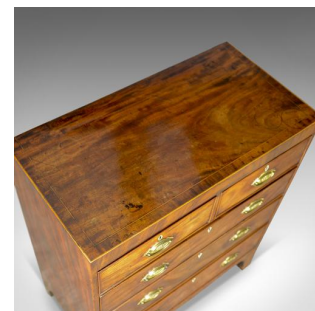

## Antique Chest of Drawers, Manner of Sheraton, English, Georgian, Circa 1780

### DESCRIPTION

Our Stock # 18.5747

This is a fine example of an antique chest of drawers in the manner of Sheraton, English from the late Georgian era circa 1780.

- In quality mahogany with attractive grain and good colour
- Useful shallow proportions arranged in a classic '2 over 3' configuration
- Raised on typical splayed, slender bracket feet with swagged apron
- Oak lined, cock beaded drawers solidly constructed with dovetailed joints
- Inset keyhole linings fronting working iron locks with key
- Dressed with the original drop handles over pressed brass back plates

A super antique chest of drawers, charming and useful, ideal in many locations due to its shallow depth. Solid joints and construction, delivered waxed, polished and ready for the home.

Search [London Fine for #18.5747](#), or scan the QR code for more photos and details

### DIMENSIONS

Max Width: 91.5cm (36")

Max Depth: 48cm (19")

Max Height: 113cm (44.5")