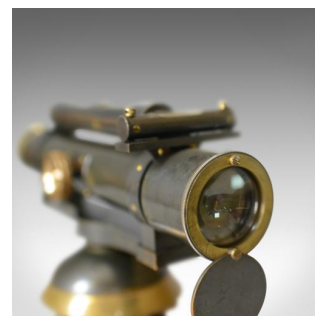

## Vintage Surveyors Level in Case, Scientific Instrument, John Davis and Son c1940

### DESCRIPTION

Our Stock # 18.5691

This is a vintage surveyor's level in case, an English scientific instrument, an item of surveying equipment by renowned manufacturer John Davis & Son (Derby) Ltd and dating to circa 1940.

- A super instrument in good order
- Makes for a super desk ornament – the perfect gift for those of an engineering mind
- In the original mahogany fitted box, lock present, key absent
- Original maker's label to inside of lid
- Swivel dust cover to objective lens
- Spirit levels mounted to the top
- Quality brass and bronze mechanics
- Free standing or could be mounted to a tripod

### DIMENSIONS

Max Width: 34.5cm (13.5")

Max Depth: 15cm (6")

Max Height: 21cm (8.25")

Find out more about John Davis & Son (Derby) Ltd here...