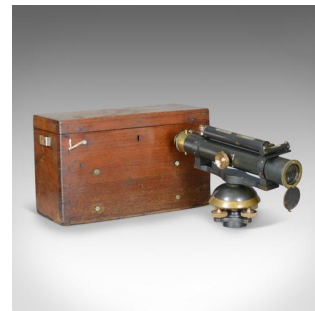

## Vintage Surveyors Level in Case, Scientific Instrument, John Davis and Son c1940

### DESCRIPTION

Our Stock # 18.5691

This is a vintage surveyor's level in case, an English scientific instrument, an item of surveying equipment by renowned manufacturer John Davis & Son (Derby) Ltd and dating to circa 1940.

- A super instrument in good order
- Makes for a super desk ornament – the perfect gift for those of an engineering mind
- In the original mahogany fitted box, lock present, key absent
- Original maker's label to inside of lid
- Swivel dust cover to objective lens
- Spirit levels mounted to the top
- Quality brass and bronze mechanics
- Free standing or could be mounted to a tripod

### DIMENSIONS

Max Width: 34.5cm (13.5")

Max Depth: 15cm (6")

Max Height: 21cm (8.25")

Find out more about John Davis & Son (Derby) Ltd here...