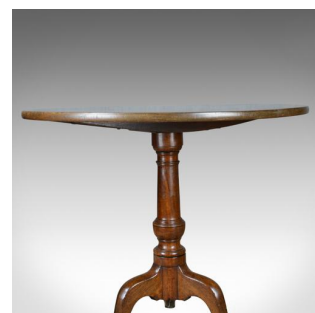

Antique Tilt Top Table, English, Mahogany, Side, Early 19th Century, Circa 1800

**DESCRIPTION**

Our Stock # 18.5588

This is an antique tilt-top table, an English, mahogany side table dating to the early 19th century, circa 1800.

- Appealing patina and grain interest in the mahogany
- Good colour depth shining through the wax polished finish
- Modest proportions ideal as a lamp or side table
- Raised on a stout, turned barrel column
- Iron catch locking down the tilt top to a steady platform
- A tripod of cabriole legs splay out to spade feet

A good example of an antique tilt-top table with solid joints and construction. Delivered waxed, polished and ready for the home.

Search [London Fine for #18.5588](#) , or scan the QR code for more photos and details

DIMENSIONS

Max Width: 80cm (31.5")

Max Depth: 80cm (31.5")

Max Height: 69cm (27.25")