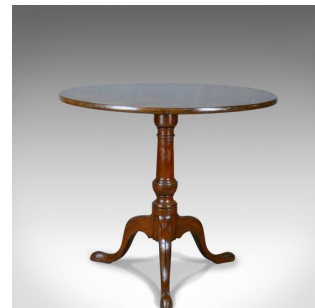

Antique Tilt Top Table, English, Mahogany, Side, Early 19th Century, Circa 1800

**DESCRIPTION**

Our Stock # 18.5588

This is an antique tilt-top table, an English, mahogany side table dating to the early 19th century, circa 1800.

- Appealing patina and grain interest in the mahogany
- Good colour depth shining through the wax polished finish
- Modest proportions ideal as a lamp or side table
- Raised on a stout, turned barrel column
- Iron catch locking down the tilt top to a steady platform
- A tripod of cabriole legs splay out to spade feet

A good example of an antique tilt-top table with solid joints and construction. Delivered waxed, polished and ready for the home.

Search [London Fine for #18.5588](#) , or scan the QR code for more photos and details

DIMENSIONS

Max Width: 80cm (31.5")

Max Depth: 80cm (31.5")

Max Height: 69cm (27.25")