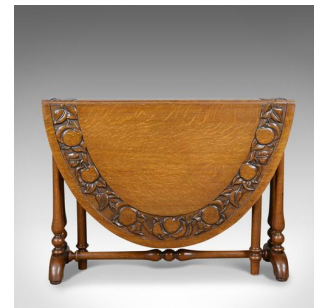

Antique, Arts & Crafts Sutherland Table, Liberty-Esque, occasional, centre  
c1900

**DESCRIPTION**

Our Stock # 18.5734

This is an antique, Arts and Crafts Sutherland table, an English, Liberty-esque, display, lamp occasional or centre table dating to circa 1900.

- Beautifully crafted antique, Arts and Crafts table
- English oak in warm, rich hues and a wax polished finish
- Grain interest highlighted by wisps of medullary rays
- Suitably narrow when folded for use as a side table
- Attractive, hand-carved border detail featuring ripe fruit in a classical manner
- Raised on attractive turned legs united by a turned stretcher

A desirable antique Arts and Crafts Sutherland table. Solid joints and construction, delivered waxed, polished and ready for the home.

Search [London Fine for #18.5734](#) , or scan the QR code for more photos and details