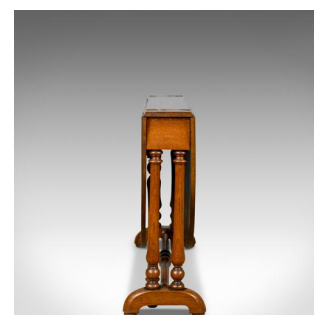

Antique, Arts & Crafts Sutherland Table, Liberty-Esque, occasional, centre  
c1900

**DESCRIPTION**

Our Stock # 18.5734

This is an antique, Arts and Crafts Sutherland table, an English, Liberty-esque, display, lamp occasional or centre table dating to circa 1900.

- Beautifully crafted antique, Arts and Crafts table
- English oak in warm, rich hues and a wax polished finish
- Grain interest highlighted by wisps of medullary rays
- Suitably narrow when folded for use as a side table
- Attractive, hand-carved border detail featuring ripe fruit in a classical manner
- Raised on attractive turned legs united by a turned stretcher

A desirable antique Arts and Crafts Sutherland table. Solid joints and construction, delivered waxed, polished and ready for the home.

Search [London Fine for #18.5734](#) , or scan the QR code for more photos and details