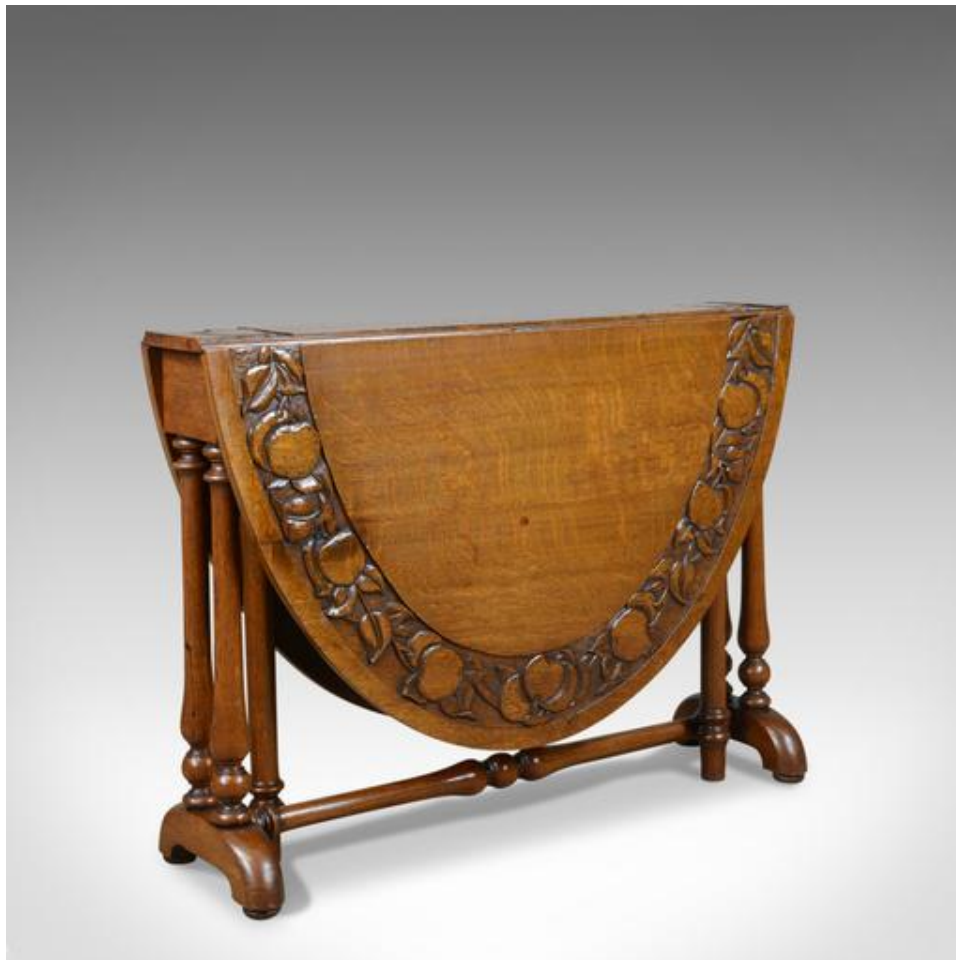

Antique, Arts & Crafts Sutherland Table, Liberty-Esque, occasional, centre  
c1900

**DESCRIPTION**

Our Stock # 18.5734

This is an antique, Arts and Crafts Sutherland table, an English, Liberty-esque, display, lamp occasional or centre table dating to circa 1900.

- Beautifully crafted antique, Arts and Crafts table
- English oak in warm, rich hues and a wax polished finish
- Grain interest highlighted by wisps of medullary rays
- Suitably narrow when folded for use as a side table
- Attractive, hand-carved border detail featuring ripe fruit in a classical manner
- Raised on attractive turned legs united by a turned stretcher

A desirable antique Arts and Crafts Sutherland table. Solid joints and construction, delivered waxed, polished and ready for the home.

Search [London Fine for #18.5734](#) , or scan the QR code for more photos and details

**DIMENSIONS**

Max Width: 91cm (35.75")  
 Min Depth: 17cm (6.75")  
 Max Depth: 119.5cm (47")  
 Max Height: 65.5cm (25.75")

**LIST PRICE**

£1,250.00