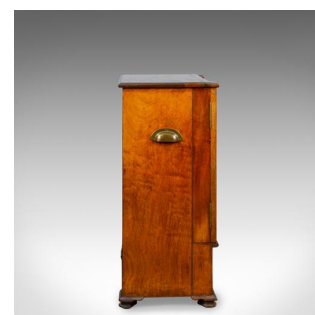

Small, Antique, Wellington Chest, Oak, Fruitwood, Campaign, Specimen c.1890

DESCRIPTION

Our Stock # 18.5710

This is a small, antique Wellington chest. An English, oak and fruitwood, campaign chest of drawers dating to the late 19th century, circa 1890.

- Delightful, small Wellington chest
- Rich, warm hues to the oak and fruitwood
- Grain interest, good colour and a desirable aged patina
- Standing upon shaped bracket feet and fitted with cup carry handles
- The top displays well with modest edge moulding
- The suite of four drawers dressed with later brass, batwing handles
- The side panels retain the lower slide bolts with upper lock absent
- A pair of lower, deeper drawers with original carved pulls, lock absent

An antique Wellington chest that's unusual to find this small. Solid joints and construction, delivered waxed, polished and ready for the home.

Search [London Fine for #18.5710](#) , or scan the QR code for more photos and details

DIMENSIONS

Max Width: 53.5cm (21")

Max Depth: 30.5cm (12")

Max Height: 69cm (27.25")