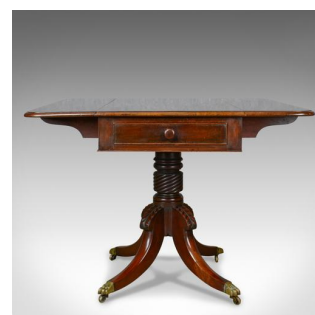

Antique Pembroke Table, Mahogany, English, Regency, Drop Flap, Circa 1820

DESCRIPTION

Our Stock # 18.5682

This is an antique Pembroke table in mahogany. An English, Regency drop flap dining table dating to the early 19th century, circa 1820.

- Fine example in select mahogany with attractive mid-tone palette
- Grain interest with desirable aged patina
- Elegant proportions and easily extended
- Raised on four swept legs with foliate carved, bump knees
- Riding upon the original, solid brass castors in hairy lion paw feet
- Frieze drawer to one end with faux drawer the other
- Dovetailed and cock-beaded, dressed with turned pull
- Extension leaves lift smoothly and rest upon shaped brackets
- Presenting a wonderfully patinated top of useful proportion
- Ideal as a side or games table or for intimate dining

Search [London Fine for #18.5682](#) , or scan the QR code for more photos and details

DIMENSIONS

Max Width: 104cm (41")
Max Depth: 51.5cm (20.25")
Max Height: 71.5cm (28.25")
Extended Depth: 98cm (38.5")