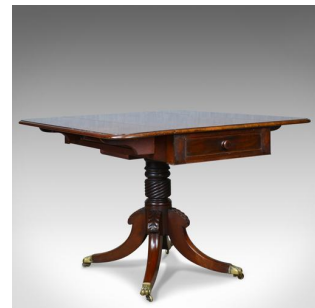

Antique Pembroke Table, Mahogany, English, Regency, Drop Flap, Circa 1820

DESCRIPTION

Our Stock # 18.5682

This is an antique Pembroke table in mahogany. An English, Regency drop flap dining table dating to the early 19th century, circa 1820.

- Fine example in select mahogany with attractive mid-tone palette
- Grain interest with desirable aged patina
- Elegant proportions and easily extended
- Raised on four swept legs with foliate carved, bump knees
- Riding upon the original, solid brass castors in hairy lion paw feet
- Frieze drawer to one end with faux drawer the other
- Dovetailed and cock-beaded, dressed with turned pull
- Extension leaves lift smoothly and rest upon shaped brackets
- Presenting a wonderfully patinated top of useful proportion
- Ideal as a side or games table or for intimate dining

Search [London Fine for #18.5682](#) , or scan the QR code for more photos and details

DIMENSIONS

Max Width: 104cm (41")
Max Depth: 51.5cm (20.25")
Max Height: 71.5cm (28.25")
Extended Depth: 98cm (38.5")