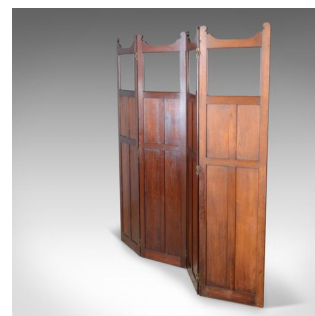

Antique Folding Screen, Edwardian, Four Panel, Walnut Room Divider, Circa 1910

DESCRIPTION

Our Stock # 18.5681

This is an antique folding screen, an English, Edwardian four panel design. A walnut room divider perfect as a photographer's prop, dating to the early 20th century, circa 1910.

- Classic walnut panelled design with glazed apertures to the top
- Quality, bi-fold, brass hinges allowing multiple configurations
- Both sides of the panel in good order throughout
- Swagged pediment adds an appealing look
- Ideal as a room divider or photographer's prop

A quality antique folding screen delivered ready for the home.

Search [London Fine for #18.5681](#), or scan the QR code for more photos and details

DIMENSIONS

Each Panel:

Max Width: 45.5cm (18")

Max Depth: 2cm (.75")