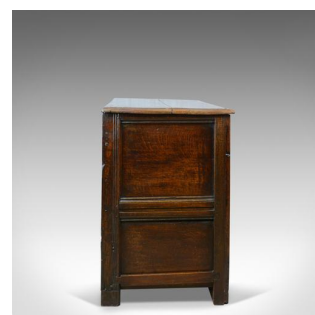

## Antique Mule Chest, English, Oak, Trunk, 18th Century, Circa 1700

### DESCRIPTION

Our Stock # 18.5661

This is an antique mule chest, an English, oak trunk dating to the early 18th century, circa 1700.

- Attractive English oak with good colour and an aged patina
- Three chamfered field panel front over a pair of drawers
- Two panel sides, panelled to the reverse, raised on squat stile feet
- The field panel front displays well with grain interest
- Stiles, rails and muntins with visible pegs for strength
- Panel drawer fronts dressed with later, pierced brass back-plates and drop handles
- Thick, planked lid with moulded edge detail, lifts on iron strap hinges
- Iron lock behind later brass lock escutcheon, key absent
- Great proportions providing voluminous storage

A super antique mule chest with solid joints and construction. Delivered waxed, polished and ready for the home.

Search [London Fine for #18.5661](#) , or scan the QR code for more photos and details

### DIMENSIONS

Max Width: 123cm (48.5")

Max Depth: 56cm (22")

Max Height: 84cm (33")