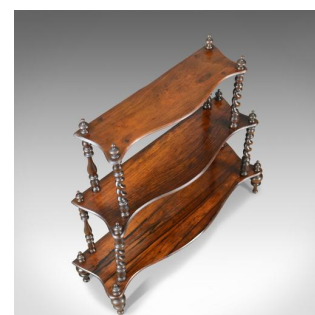

Antique Whatnot, English, Regency, Rosewood, Three Tier, Display Stand  
c.1820

**DESCRIPTION**

Our Stock # 18.5461

This is an antique whatnot, an English, Regency, rosewood, three tier display stand dating the early 19th century circa 1820.

- Attractive, well figured rosewood, graduated shelves
- Serpentine display shelves in waterfall form
- Good colour throughout with a desirable aged patina
- Standing upon turned feet
- Shelves raised on barley twist and baluster turned spindles
- Capped with turned finials, fourth upper shelf historically removed