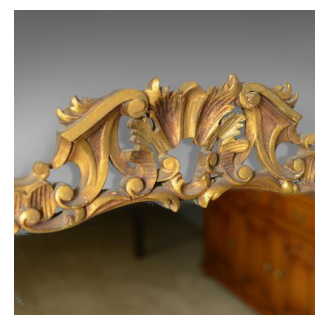

Antique Overmantel Mirror, English, Regency Revival, Giltwood, Triptych  
c.1900

**DESCRIPTION**

Our Stock # 18.5678

This is an antique overmantel mirror. An English, Regency revival, giltwood wall mirror divided as with a triptych and dating to circa 1900.

- Attractive mellow golden tones in the giltwood frame
- A quality piece in the Regency taste
- Mid-sized and in good proportion
- Pierced carved frame featuring 'C' scrolls and foliate detail
- Punctuated with floral rosettes and acanthus leaves
- Later mirror plate in good order, divided into three by vertical astragals

A fine antique overmantel mirror in good order throughout. Supplied with fixings ready to hang. Delivered ready for the home.

Search [London Fine for #18.5678](#) , or scan the QR code for more photos and details

**DIMENSIONS**

Max Width: 91.5cm (36")

Max Depth: 5cm (2")

Max Height: 64cm (25.25")