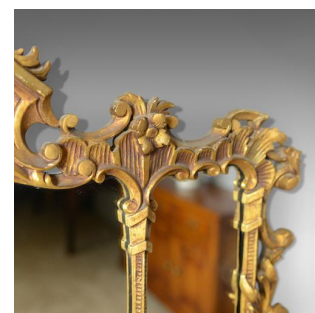

Antique Overmantel Mirror, English, Regency Revival, Giltwood, Triptych  
c.1900

**DESCRIPTION**

Our Stock # 18.5678

This is an antique overmantel mirror. An English, Regency revival, giltwood wall mirror divided as with a triptych and dating to circa 1900.

- Attractive mellow golden tones in the giltwood frame
- A quality piece in the Regency taste
- Mid-sized and in good proportion
- Pierced carved frame featuring 'C' scrolls and foliate detail
- Punctuated with floral rosettes and acanthus leaves
- Later mirror plate in good order, divided into three by vertical astragals

A fine antique overmantel mirror in good order throughout. Supplied with fixings ready to hang. Delivered ready for the home.

Search [London Fine for #18.5678](#) , or scan the QR code for more photos and details

**DIMENSIONS**

Max Width: 91.5cm (36")

Max Depth: 5cm (2")

Max Height: 64cm (25.25")