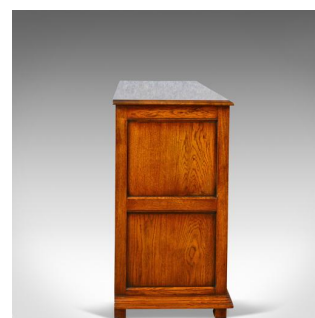

Georgian Revival Oak Sideboard, English Dresser Base, Late 20th Century

DESCRIPTION

Our Stock # 18.5520

This is a Georgian revival oak sideboard, an English dresser base dating to the late 20th century.

- Of quality craftsmanship
- In select cuts of solid English oak
- Hand made and beautifully finished
- Well executed classic Georgian revival
- A suite of three drawers over three cupboard doors
- The drawers featuring solid brass swan neck handles
- An oblong field panel to central cupboard door
- Flanked by a pair of arch topped field panel doors
- Dressed with brass pulls operating twist catches
- The internal space divided by a full width shelf

Search [London Fine for #18.5520](#) , or scan the QR code for more photos and details

DIMENSIONS

Max Width: 137.25cm (54")

Max Depth: 45.5cm (18")

Max Height: 84.5cm (33.25")