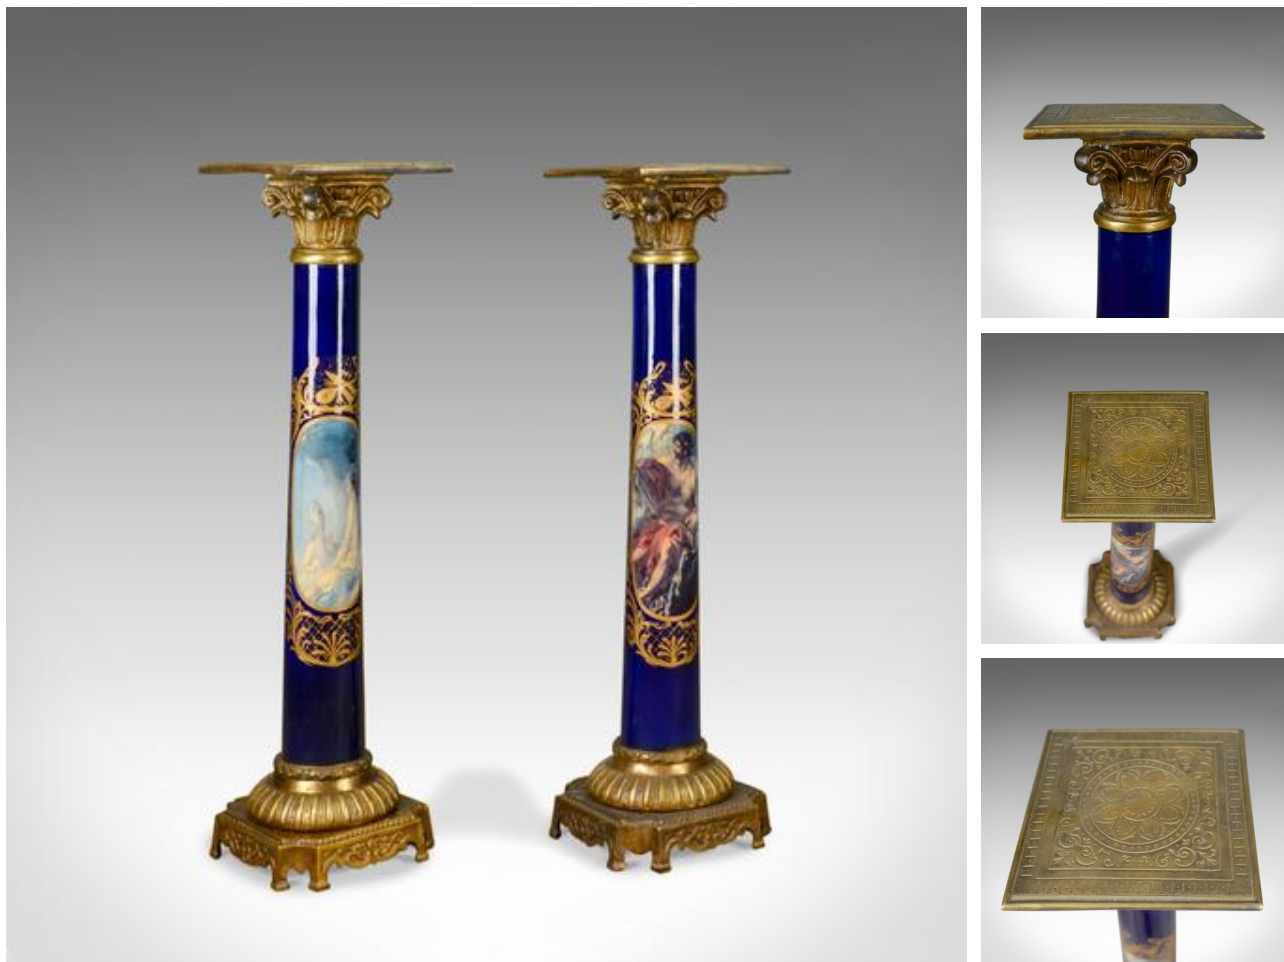

Pair of Pedestals, Italian, Brass, Porcelain, Torchere, Stand, Classical, C20th

DESCRIPTION

Our Stock # 18.5515

This is a pair of pedestals, Italian brass mounted and porcelain column torcheres or plant stands in the classical taste and dating to the late 20th century.

- Of quality craftsmanship and select materials
- Deep rich colours and a desirable aged patina to the brass
- In the form of classical Corinthian columns
- Beautifully etched, square platforms
- Over elaborately cast brass capitols
- Standing upon heavy brass stand and feet
- Magnificent, tapering blue glazed columns
- Decorated with Renaissance panel paintings
- Framed with golden scroll embellishment

A fabulous pair of pedestals. Solid joints and construction, delivered ready for the home.

Search [London Fine for #18.5515](#) , or scan the QR code for more photos and details

DIMENSIONS

Max Width: 26cm (10.25")

Max Depth: 26cm (10.25")

Max Height: 98cm (38.5")