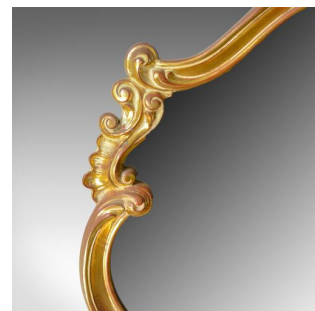

Large, Vintage, Wall Mirror, Rococo Revival Taste, English, Late 20th Century

DESCRIPTION

Our Stock # 18.5505

This is a large, vintage wall mirror in the Victorian Rococo revival taste, English dating to the latter part of the 20th century.

- Typically elaborate and elegant design
- Gilt frame featuring scrolls, leaves and embellishment
- Quality shaped mirror plate
- Supplied strung, ready to hang

An attractive large, vintage wall mirror. Delivered ready to hang.

Search [London Fine for #18.5505](#), or scan the QR code for more photos and details

DIMENSIONS

Max Width: 122cm (48")
Max Depth: 8cm (3.25")
Max Height: 91.5cm (36")

LIST PRICE

£785.00