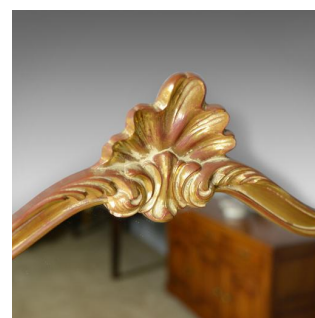

Large, Vintage, Wall Mirror, Rococo Revival Taste, English, Late 20th Century

DESCRIPTION

Our Stock # 18.5505

This is a large, vintage wall mirror in the Victorian Rococo revival taste, English dating to the latter part of the 20th century.

- Typically elaborate and elegant design
- Gilt frame featuring scrolls, leaves and embellishment
- Quality shaped mirror plate
- Supplied strung, ready to hang

An attractive large, vintage wall mirror. Delivered ready to hang.

Search [London Fine for #18.5505](#), or scan the QR code for more photos and details

DIMENSIONS

Max Width: 122cm (48")
Max Depth: 8cm (3.25")
Max Height: 91.5cm (36")

LIST PRICE

£785.00