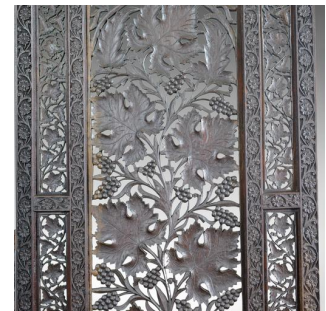

Vintage '40s Folding Screen, 4 Panel, Teak, Pierced Fretwork Room Divider, Prop

DESCRIPTION

Our Stock # 18.5516

This is a vintage '40s folding screen, a four panel screen. A teak, pierced, fretwork room divider perfect as a photographer's prop dating to the Art Deco period.

- A profusion of pierced fretwork expertly executed
- Tantalising panels of carved fruiting vines
- Framed in bands of intricately carved guilloché
- Decorative humped crest rails with an Asian influence
- Formed in quality teak hardwood

DIMENSIONS

Each Panel:

Max Width: 57cm (22.5")

Max Height: 187.5cm (73.75")

Max Depth: 2.4cm (1")