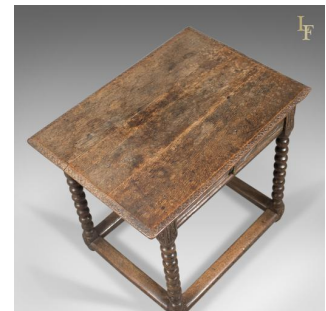

## Early Georgian Antique Side Table, English Oak, c.1750

### DESCRIPTION

Our Stock # 10.1617

This is an Early Georgian antique side table in English oak dating to c.1750.

- Appealing country charm to this modest provincial table
- Good colour and a desirable aged patina throughout
- Three plank top with etched decoration to the chamfered edge
- Scroll carved frieze with foliate decoration to the blocks
- Single, full width frieze drawer, scrolled foliate carving with later brass drop handle
- Raised on attractive bobbin turned legs over block feet with foliate decoration
- Box stretcher with desirable historic wear and geometric carved detail

A great little table with solid joints and construction. Delivered waxed, polished and ready for the home.

Search [London Fine for #10.1617](#) , or scan the QR code for more photos and details

### DIMENSIONS

Max Width: 76.25cm (30")

Max Depth: 56.5cm (22.25")

Max Height: 68cm (26.75")