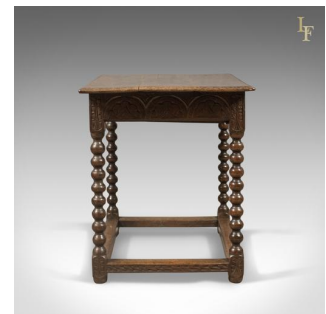

## Early Georgian Antique Side Table, English Oak, c.1750

### DESCRIPTION

Our Stock # 10.1617

This is an Early Georgian antique side table in English oak dating to c.1750.

- Appealing country charm to this modest provincial table
- Good colour and a desirable aged patina throughout
- Three plank top with etched decoration to the chamfered edge
- Scroll carved frieze with foliate decoration to the blocks
- Single, full width frieze drawer, scrolled foliate carving with later brass drop handle
- Raised on attractive bobbin turned legs over block feet with foliate decoration
- Box stretcher with desirable historic wear and geometric carved detail

A great little table with solid joints and construction. Delivered waxed, polished and ready for the home.

Search [London Fine for #10.1617](#) , or scan the QR code for more photos and details

### DIMENSIONS

Max Width: 76.25cm (30")

Max Depth: 56.5cm (22.25")

Max Height: 68cm (26.75")