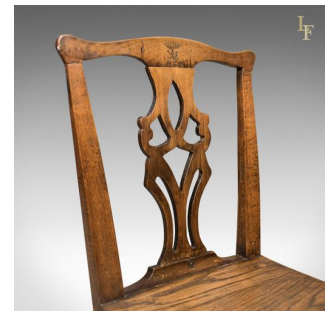

Set of 4 Antique Dining Chairs, Oak & Elm, English, Country Kitchen c.1800

DESCRIPTION

Our Stock # LFA-1550

This is a set of 4 antique dining chairs in oak and elm. English country kitchen chairs dating to the early 19th century c.1800.

- Hand crafted country chairs with charm and character
- Attractive tones to the oak and elm which display good grain interest
- Desirable aged patina in the soft, wax polished finish
- Decorative pierced splat seated in shaped shoe
- A pair of flared stiles rise to the humped crest rail with rounded ears
- An etched motif of a crown over three arrows to the centre
- Solid slab seat over robust seat rails
- Raised on square section legs united by a box stretcher
- Solid joints and construction

A super set of provincial chairs. Delivered waxed, polished and ready for the home.

Search [London Fine](#) for #LFA-1550 or scan the QR code for more photos and details

DIMENSIONS

Max Width: 47cm (18.5")
Max Depth: 47cm (18.5")
Max Height: 91cm (35.75")
Seat Width: 47cm (18.5")
Seat Depth: 38cm (15")
Seat Height: 43cm (17")