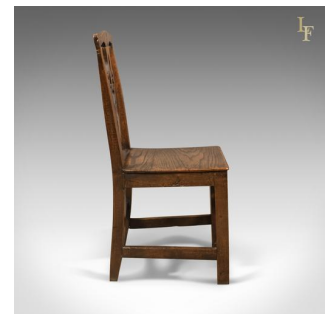

Set of 4 Antique Dining Chairs, Oak & Elm, English, Country Kitchen c.1800

DESCRIPTION

Our Stock # LFA-1550

This is a set of 4 antique dining chairs in oak and elm. English country kitchen chairs dating to the early 19th century c.1800.

- Hand crafted country chairs with charm and character
- Attractive tones to the oak and elm which display good grain interest
- Desirable aged patina in the soft, wax polished finish
- Decorative pierced splat seated in shaped shoe
- A pair of flared stiles rise to the humped crest rail with rounded ears
- An etched motif of a crown over three arrows to the centre
- Solid slab seat over robust seat rails
- Raised on square section legs united by a box stretcher
- Solid joints and construction

A super set of provincial chairs. Delivered waxed, polished and ready for the home.

Search [London Fine](#) for #LFA-1550 or scan the QR code for more photos and details

DIMENSIONS

Max Width: 47cm (18.5")
Max Depth: 47cm (18.5")
Max Height: 91cm (35.75")
Seat Width: 47cm (18.5")
Seat Depth: 38cm (15")
Seat Height: 43cm (17")