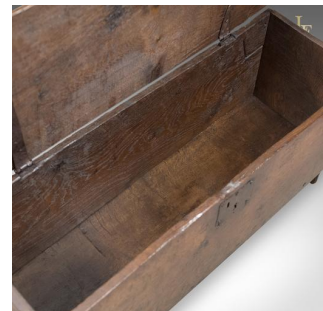

Antique Coffer, English 6 Plank Sword Chest, Oak, Late 17th Century c.1680

**DESCRIPTION**

Our Stock # LFA-1540

This is an antique coffer, an English 6 plank sword chest in oak dating to the late 17th century c.1680.

- Classic six board construction
- English oak with desirable aged patina
- Raised on extended stiles with arched 'mouse hole' aperture
- Hand crafted cleated nails
- Original iron lock plate, key absent
- Hinged lid reveals voluminous storage, candle box absent

A charming coffer presented in good antique condition. Solid joints and construction. Delivered waxed, polished and ready for the home.

Search [London Fine](#) for #LFA-1540 or scan the QR code for more photos and details

DIMENSIONS

Max Width: 112cm (44")
Max Depth: 38cm (15")
Max Height: 52cm (20.5")