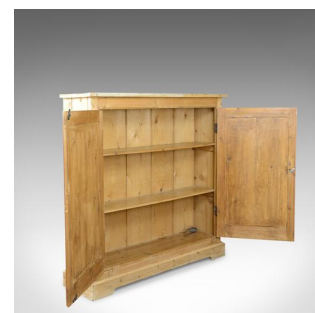

## Narrow Antique Pine Cupboard, English, Victorian, Kitchen Cabinet Circa 1850

**DESCRIPTION**

Our Stock # 18.5614

This is a narrow antique pine cupboard, an English, Victorian kitchen cabinet dating to circa 1850.

- Chamfered edged top over pine cupboard
- Grain interest with a desirable aged patina
- Standing upon a continuous, shaped plinth base
- A pair of field panel doors
- Dressed with brass pull operating a twist catch
- Open to reveal storage space divided by a pair of shelves
- Original panelled back boards

A charming narrow antique pine cupboard for the country kitchen. Solid joints and construction, delivered waxed, polished and ready for the home.

Search [London Fine for #18.5614](#), or scan the QR code for more photos and details

**DIMENSIONS**

Max Width: 122cm (48")

Max Depth: 30.5cm (12")

Max Height: 117.5cm (46.25")