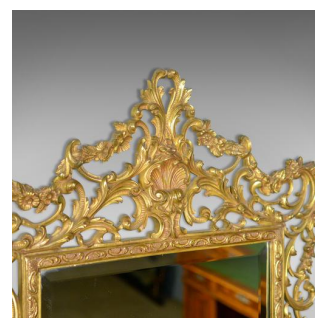

Vintage Wall Mirror, English, Rococo Revival Manner, Art Deco Period, Circa 1940

DESCRIPTION

Our Stock # 18.5514

This is a vintage wall mirror, an English piece in the Rococo revival manner dating to the Art Deco period of the 20th century, circa 1940.

- An elaborate and elegant Italianate design
- Cast gilt metal frame featuring scrolls, floral and foliate details
- A broad pierced border of quality casting
- Quality bevelled mirror plate
- Supplied with fixings to hang portrait

A rather fabulous mirror. Solid joints and construction, delivered ready for the home.

Search [London Fine for #18.5514](#), or scan the QR code for more photos and details

DIMENSIONS

Max Width: 68.5cm (27")

Max Depth: 3cm (1.25")

Max Height: 96cm (37.75")