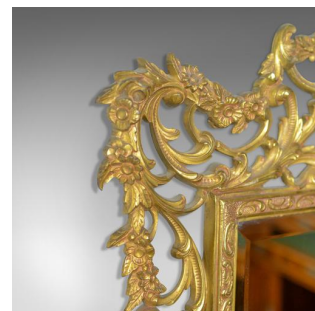

Vintage Wall Mirror, English, Rococo Revival Manner, Art Deco Period, Circa 1940

DESCRIPTION

Our Stock # 18.5514

This is a vintage wall mirror, an English piece in the Rococo revival manner dating to the Art Deco period of the 20th century, circa 1940.

- An elaborate and elegant Italianate design
- Cast gilt metal frame featuring scrolls, floral and foliate details
- A broad pierced border of quality casting
- Quality bevelled mirror plate
- Supplied with fixings to hang portrait

A rather fabulous mirror. Solid joints and construction, delivered ready for the home.

Search [London Fine for #18.5514](#), or scan the QR code for more photos and details

DIMENSIONS

Max Width: 68.5cm (27")