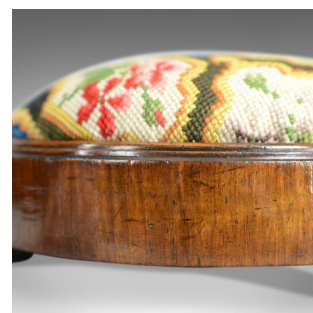

## Antique Foot Stool, English, Victorian, Needlepoint, Carriage Rest, Circa 1870

### DESCRIPTION

Our Stock # 18.5472

This is an antique foot stool, an English, Victorian, needlepoint, carriage foot rest dating to the mid 19th century, circa 1870.

- Attractive colour to the dark walnut frames
- Broad aprons display good colour and grain interest
- Raised on a tripod of squat, gadrooned feet
- Attractive floral panels to the needlepoint tapestry cover
- Traditionally stuffed and secured beneath with a wooden thumb nut

A quality antique foot stool, solidly jointed. Delivered waxed, polished and ready for the home.

Search [London Fine for #18.5472](#) , or scan the QR code for more photos and details

### DIMENSIONS

Max Width: 28cm (11")

Max Depth: 28cm (11")

Max Height: 11cm (4.25")