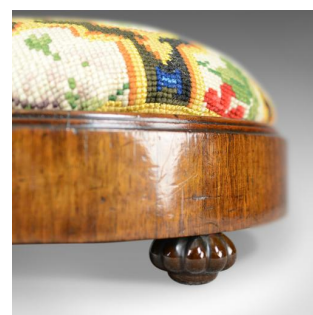

## Antique Foot Stool, English, Victorian, Needlepoint, Carriage Rest, Circa 1870

### DESCRIPTION

Our Stock # 18.5472

This is an antique foot stool, an English, Victorian, needlepoint, carriage foot rest dating to the mid 19th century, circa 1870.

- Attractive colour to the dark walnut frames
- Broad aprons display good colour and grain interest
- Raised on a tripod of squat, gadrooned feet
- Attractive floral panels to the needlepoint tapestry cover
- Traditionally stuffed and secured beneath with a wooden thumb nut

A quality antique foot stool, solidly jointed. Delivered waxed, polished and ready for the home.

Search [London Fine for #18.5472](#) , or scan the QR code for more photos and details

### DIMENSIONS

Max Width: 28cm (11")

Max Depth: 28cm (11")

Max Height: 11cm (4.25")