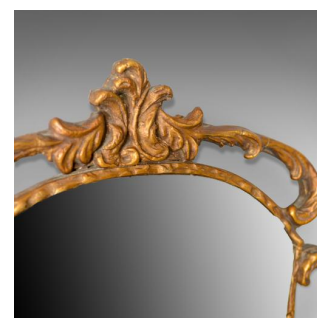

Antique Wall Mirror, English, Victorian, Gilt Gesso, Classical Taste, Circa 1880

**DESCRIPTION**

Our Stock # 18.5159

This is an antique wall mirror, an English, Victorian, gilt gesso mirror in the classical taste dating to the latter part of the 19th century, circa 1880.

- Typically Victorian elaborate and elegant design
- Gilt gesso frame featuring scrolls and foliate details
- Quality shaped, bevelled mirror plate
- Supplied with fixings to hang portrait

An attractive antique wall mirror ready to hang.

Search [London Fine for #18.5159](#), or scan the QR code for more photos and details

DIMENSIONS

Max Width: 53cm (20.75")

Max Depth: 3cm (1.25")

Max Height: 87cm (34.25")