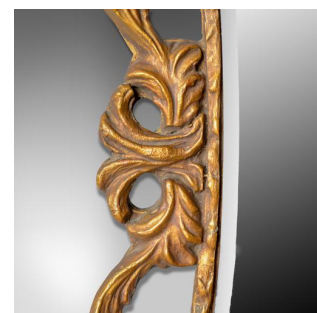

Antique Wall Mirror, English, Victorian, Gilt Gesso, Classical Taste, Circa 1880

**DESCRIPTION**

Our Stock # 18.5159

This is an antique wall mirror, an English, Victorian, gilt gesso mirror in the classical taste dating to the latter part of the 19th century, circa 1880.

- Typically Victorian elaborate and elegant design
- Gilt gesso frame featuring scrolls and foliate details
- Quality shaped, bevelled mirror plate
- Supplied with fixings to hang portrait

An attractive antique wall mirror ready to hang.

Search [London Fine for #18.5159](#), or scan the QR code for more photos and details

DIMENSIONS

Max Width: 53cm (20.75")

Max Depth: 3cm (1.25")

Max Height: 87cm (34.25")