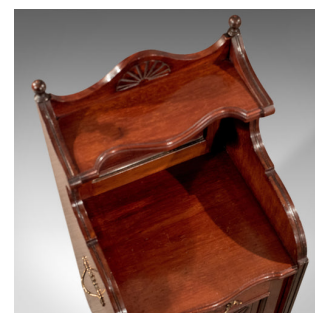

Antique Coal Purdonium, Fire Side Log Bin, English, Edwardian, Walnut Circa 1910

DESCRIPTION

Our Stock # 11.3230

This is an antique coal Purdonium, or fire side log bin. An English, Edwardian, walnut cabinet dating to the early 20th century, circa 1910.

- A pleasing Edwardian fireside cabinet presented in good antique condition
- Very versatile offering use for coal, logs or kindling
- In walnut offering charming colour
- Benefiting from wonderful bevel edge mirror inset
- Top quality original cast brass pull
- Pull front opens to reveal storage area
- Galleried top, with Greco style centre carving flanked by turned finials
- Cast brass side and front handles
- Riding upon original ceramic castors
- Of quality craftsmanship
- Useful proportion

Search [London Fine for #11.3230](#) , or scan the QR code for more photos and details

DIMENSIONS

Max Width: 39cm (15.25")

Max Depth: 35cm (13.75")

Max Height: 95cm (37.5")