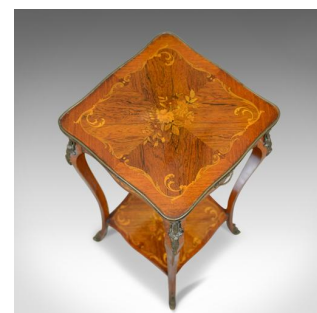

French Antique Etagere, Kingwood Side Table, Nightstand, Druce and Co, c.1870

DESCRIPTION

Our Stock # 18.5626

This is a French antique etagere, a kingwood side table or nightstand retailed by Druce & Co., London in the late 19th century, circa 1870.

- Superior craftsmanship in the finest timbers
- Rich, warm honey hues to the select kingwood
- The quarter veneered top with floral spray marquetry
- Framed in an inlaid foliate scroll border, cross-banded to the perimeter
- A brass band finishes the overhanging top
- A single, shaped frieze drawer dressed with ornate, pierced brass handle
- The side panels similarly decorated with marquetry inlay
- Raised on elegant, sinuous cabriole legs
- The knees and feet adorned with cast brass appliqué and sabots
- A similarly decorated under-tier unites the legs

Search [London Fine](#) for #18.5626 , or scan the QR code for more photos and details

DIMENSIONS

Max Width: 39.5cm (15.5")

Max Depth: 39.5cm (15.5")

Max Height: 78.5cm (31")

Find out more about Druce & Co, Baker Street, London here...