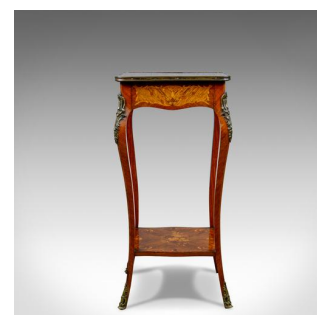

French Antique Etagere, Kingwood Side Table, Nightstand, Druce and Co, c.1870

DESCRIPTION

Our Stock # 18.5626

This is a French antique etagere, a kingwood side table or nightstand retailed by Druce & Co., London in the late 19th century, circa 1870.

- Superior craftsmanship in the finest timbers
- Rich, warm honey hues to the select kingwood
- The quarter veneered top with floral spray marquetry
- Framed in an inlaid foliate scroll border, cross-banded to the perimeter
- A brass band finishes the overhanging top
- A single, shaped frieze drawer dressed with ornate, pierced brass handle
- The side panels similarly decorated with marquetry inlay
- Raised on elegant, sinuous cabriole legs
- The knees and feet adorned with cast brass appliqué and sabots
- A similarly decorated under-tier unites the legs

Search [London Fine](#) for #18.5626 , or scan the QR code for more photos and details

DIMENSIONS

Max Width: 39.5cm (15.5")

Max Depth: 39.5cm (15.5")

Max Height: 78.5cm (31")

Find out more about Druce & Co, Baker Street, London here...