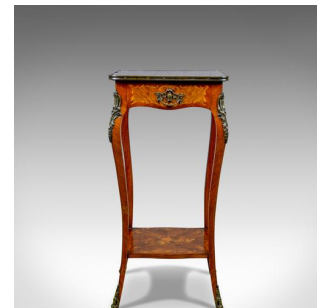

French Antique Etagere, Kingwood Side Table, Nightstand, Druce and Co, c.1870

DESCRIPTION

Our Stock # 18.5626

This is a French antique etagere, a kingwood side table or nightstand retailed by Druce & Co., London in the late 19th century, circa 1870.

- Superior craftsmanship in the finest timbers
- Rich, warm honey hues to the select kingwood
- The quarter veneered top with floral spray marquetry
- Framed in an inlaid foliate scroll border, cross-banded to the perimeter
- A brass band finishes the overhanging top
- A single, shaped frieze drawer dressed with ornate, pierced brass handle
- The side panels similarly decorated with marquetry inlay
- Raised on elegant, sinuous cabriole legs
- The knees and feet adorned with cast brass appliqué and sabots
- A similarly decorated under-tier unites the legs

Search [London Fine](#) for #18.5626 , or scan the QR code for more photos and details

DIMENSIONS

Max Width: 39.5cm (15.5")

Max Depth: 39.5cm (15.5")

Max Height: 78.5cm (31")

Find out more about Druce & Co, Baker Street, London here...