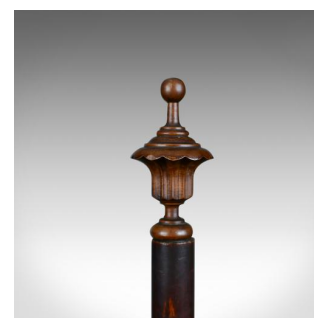

Antique Pole Screen, English, Regency, Fire Screen, Rosewood, Crewelwork
c.1820

DESCRIPTION

Our Stock # 18.5620

This is an antique pole screen, an English, Regency fire screen in rosewood with crewelwork, needlepoint panel dating to the early 19th century, circa 1820.

- Raised on a robust rosewood stand with good colour and grain interest
- A tripod of beautifully carved cabriole legs featuring carved knees and scrolled leaf toes
- An inverted finial beneath tapering, turned and carved post
- The post rising to urn and ball finial
- Adjustable height, crewelwork, circular tapestry screen
- Depicting a floral garland in a pastel palette
- Framed in a shaped, fretwork rosewood mount

A superior example of it's type. Solid and stable, delivered waxed, polished and ready for the home.

Search [London Fine for #18.5620](#) , or scan the QR code for more photos and details

DIMENSIONS

Max Width: 40.75cm (16")
Max Depth: 40.75cm (16")
Max Height: 144cm (56.75")