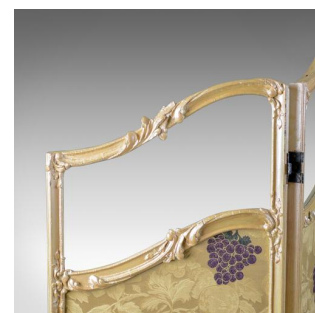

French Antique Folding Screen, Giltwood, Needlepoint, Room Divider, Circa 1890

DESCRIPTION

Our Stock # 18.5616

This is a French antique folding screen, a giltwood and needlepoint room divider, or photographer's prop, dating to the late 19th century, circa 1890.

- Attractive, four fold, graduated screen, often referred to as 'Waterfall'
- In fine order and of quality craftsmanship
- Quality bi-fold hinges allowing multiple configurations
- The serpentine crest rails descend in sinuous form
- Shaped, glazed upper panels over needlepoint lower panels
- The tapestry of fruiting vines on a golden ground

Superb quality antique folding screen, a room divider or photographer's prop with solid joints and construction. Ready for the home.

Search [London Fine for #18.5616](#) , or scan the QR code for more photos and details