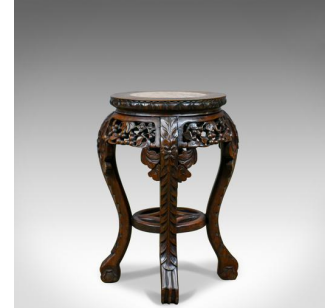

Antique Side Table, Carved, Chinese, Stand, Teak, Marble, Circa 1900

DESCRIPTION

Our Stock # 18.5607

This is an antique side table, a carved Chinese stand in teak and marble, dating to the early 20th century, circa 1900.

- Quality teak displaying good colour and a desirable aged patina
- Profusely carved with a dark, wax, polished finish
- Classic oriental styling in good proportion
- Useful size for both display or as a sofa companion
- Circular top inset with attractive blush marble panel
- Pinched above a pierced frieze of carved berries and foliate interest
- The cabriole legs carved with foliate and stylised rosette detail
- United by a pierced lower tier stretcher and standing upon paw feet

A well executed table of interest. Solid joints and construction, delivered waxed, polished and ready for the home.

Search [London Fine for #18.5607](#), or scan the QR code for more photos and details

DIMENSIONS

Max Width: 33cm (13")

Max Depth: 33cm (13")

Max Height: 45.75cm (18")