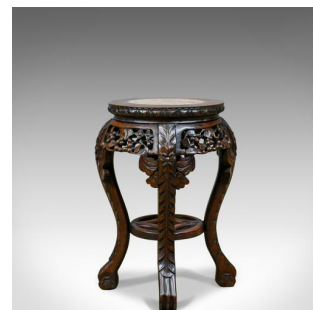

Antique Side Table, Carved, Chinese, Stand, Teak, Marble, Circa 1900

DESCRIPTION

Our Stock # 18.5607

This is an antique side table, a carved Chinese stand in teak and marble, dating to the early 20th century, circa 1900.

- Quality teak displaying good colour and a desirable aged patina
- Profusely carved with a dark, wax, polished finish
- Classic oriental styling in good proportion
- Useful size for both display or as a sofa companion
- Circular top inset with attractive blush marble panel
- Pinched above a pierced frieze of carved berries and foliate interest
- The cabriole legs carved with foliate and stylised rosette detail
- United by a pierced lower tier stretcher and standing upon paw feet

A well executed table of interest. Solid joints and construction, delivered waxed, polished and ready for the home.

Search [London Fine for #18.5607](#), or scan the QR code for more photos and details

DIMENSIONS

Max Width: 33cm (13")

Max Depth: 33cm (13")

Max Height: 45.75cm (18")

LIST PRICE

£785.00