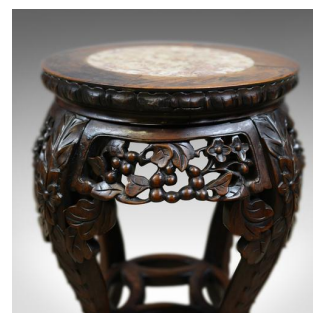

Antique Side Table, Carved, Chinese, Stand, Teak, Marble, Circa 1900

DESCRIPTION

Our Stock # 18.5607

This is an antique side table, a carved Chinese stand in teak and marble, dating to the early 20th century, circa 1900.

- Quality teak displaying good colour and a desirable aged patina
- Profusely carved with a dark, wax, polished finish
- Classic oriental styling in good proportion
- Useful size for both display or as a sofa companion
- Circular top inset with attractive blush marble panel
- Pinched above a pierced frieze of carved berries and foliate interest
- The cabriole legs carved with foliate and stylised rosette detail
- United by a pierced lower tier stretcher and standing upon paw feet

A well executed table of interest. Solid joints and construction, delivered waxed, polished and ready for the home.

Search [London Fine for #18.5607](#), or scan the QR code for more photos and details