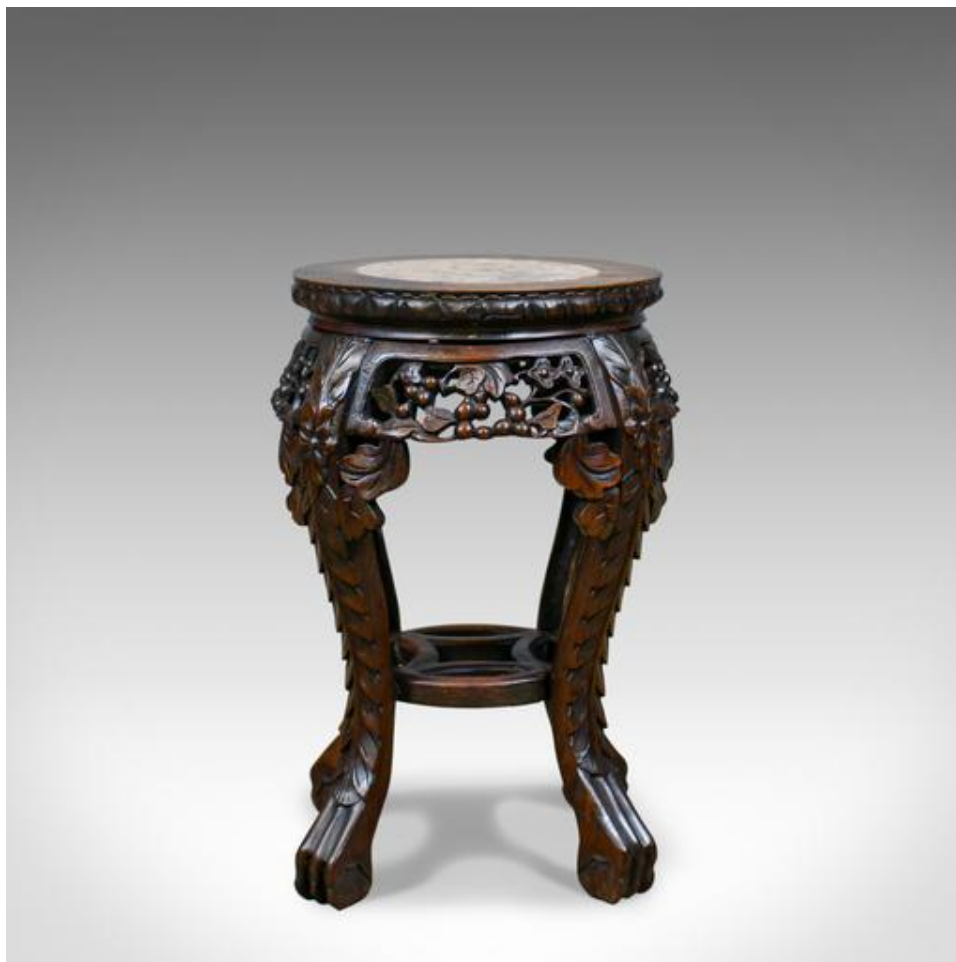

Antique Side Table, Carved, Chinese, Stand, Teak, Marble, Circa 1900

DESCRIPTION

Our Stock # 18.5607

This is an antique side table, a carved Chinese stand in teak and marble, dating to the early 20th century, circa 1900.

- Quality teak displaying good colour and a desirable aged patina
- Profusely carved with a dark, wax, polished finish
- Classic oriental styling in good proportion
- Useful size for both display or as a sofa companion
- Circular top inset with attractive blush marble panel
- Pinched above a pierced frieze of carved berries and foliate interest
- The cabriole legs carved with foliate and stylised rosette detail
- United by a pierced lower tier stretcher and standing upon paw feet

A well executed table of interest. Solid joints and construction, delivered waxed, polished and ready for the home.

Search [London Fine for #18.5607](#), or scan the QR code for more photos and details

DIMENSIONS

Max Width: 33cm (13")

Max Depth: 33cm (13")

Max Height: 45.75cm (18")

LIST PRICE

£785.00