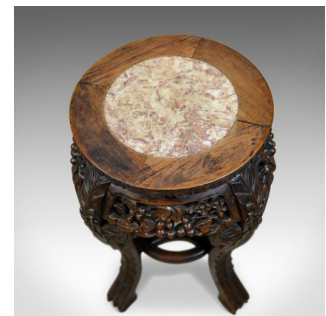

Antique Side Table, Carved, Chinese, Stand, Teak, Marble, Circa 1900

DESCRIPTION

Our Stock # 18.5607

This is an antique side table, a carved Chinese stand in teak and marble, dating to the early 20th century, circa 1900.

- Quality teak displaying good colour and a desirable aged patina
- Profusely carved with a dark, wax, polished finish
- Classic oriental styling in good proportion
- Useful size for both display or as a sofa companion
- Circular top inset with attractive blush marble panel
- Pinched above a pierced frieze of carved berries and foliate interest
- The cabriole legs carved with foliate and stylised rosette detail
- United by a pierced lower tier stretcher and standing upon paw feet

A well executed table of interest. Solid joints and construction, delivered waxed, polished and ready for the home.

Search [London Fine for #18.5607](#), or scan the QR code for more photos and details

DIMENSIONS

Max Width: 33cm (13")

Max Depth: 33cm (13")

Max Height: 45.75cm (18")