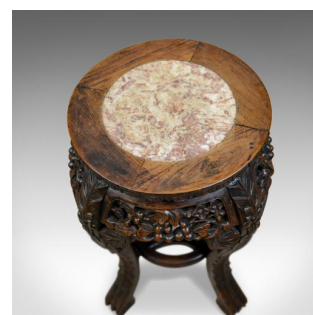

Antique Side Table, Carved, Chinese, Stand, Teak, Marble, Circa 1900

DESCRIPTION

Our Stock # 18.5607

This is an antique side table, a carved Chinese stand in teak and marble, dating to the early 20th century, circa 1900.

- Quality teak displaying good colour and a desirable aged patina
- Profusely carved with a dark, wax, polished finish
- Classic oriental styling in good proportion
- Useful size for both display or as a sofa companion
- Circular top inset with attractive blush marble panel
- Pinched above a pierced frieze of carved berries and foliate interest
- The cabriole legs carved with foliate and stylised rosette detail
- United by a pierced lower tier stretcher and standing upon paw feet

A well executed table of interest. Solid joints and construction, delivered waxed, polished and ready for the home.

Search [London Fine for #18.5607](#), or scan the QR code for more photos and details