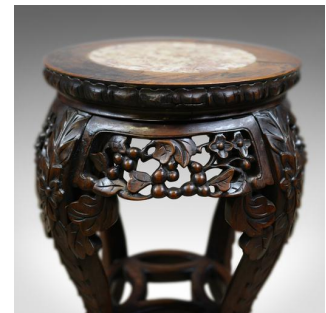

Antique Side Table, Carved, Chinese, Stand, Teak, Marble, Circa 1900

DESCRIPTION

Our Stock # 18.5607

This is an antique side table, a carved Chinese stand in teak and marble, dating to the early 20th century, circa 1900.

- Quality teak displaying good colour and a desirable aged patina
- Profusely carved with a dark, wax, polished finish
- Classic oriental styling in good proportion
- Useful size for both display or as a sofa companion
- Circular top inset with attractive blush marble panel
- Pinched above a pierced frieze of carved berries and foliate interest
- The cabriole legs carved with foliate and stylised rosette detail
- United by a pierced lower tier stretcher and standing upon paw feet

A well executed table of interest. Solid joints and construction, delivered waxed, polished and ready for the home.

Search [London Fine for #18.5607](#), or scan the QR code for more photos and details

DIMENSIONS

Max Width: 33cm (13")

Max Depth: 33cm (13")

Max Height: 45.75cm (18")