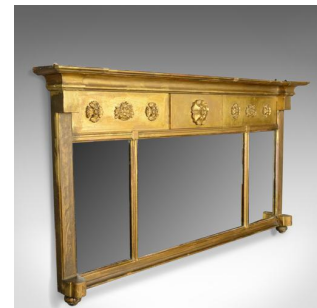

Antique Overmantel Mirror, English, Regency, Early 19th Century, Wall Circa 1820

DESCRIPTION

Our Stock # 18.5600

This is an Antique overmantel mirror. An English Regency, early 19th century, wall mirror for the hall or drawing room divided as with a triptych, circa 1820.

- Attractive, mellow golden tones in the giltwood frame
- A quality mirror from the Regency period
- Mid-sized and in good proportion
- Crown moulding over breakfront broad frieze
- Decorated with rosette appliqué
- Later mirror plate in good order, divided into three by vertical astragals

Max Width: 127.5cm (50.25")

Max Depth: 11.5cm (4.5")

Max Height: 64cm (25.25")