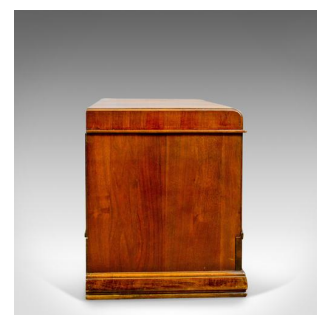

Vintage '30's Canadian Cedar Storage Trunk, Blanket Chest, Art Deco Period

DESCRIPTION

Our Stock #18.5560

This is a Vintage '30's Canadian cedar storage trunk, a blanket chest dating to the Art Deco period of the early 20th century.

- Displaying fine grain detail to the cedar
- Good colour in a wax polished finish
- Art Deco influence with a desirable aged patina
- Dentil detail to the lower, shaped plinth base
- Attractive rounded front edge to the top
- A blind, lower drawer offering useful storage space
- A button catch releases the lid, lock present, key absent
- Lid holds on quality brass stay and offers clean, lined storage within

A splendid vintage '30's Canadian cedar storage trunk. Solid joints and construction, delivered waxed, polished and ready for the home.

Search [London Fine for #18.5560](#) , or scan the QR code for more photos and details

DIMENSIONS

Max Width: 107cm (42.25")

Max Depth: 49cm (19.25")

Max Height: 57cm (22.5")