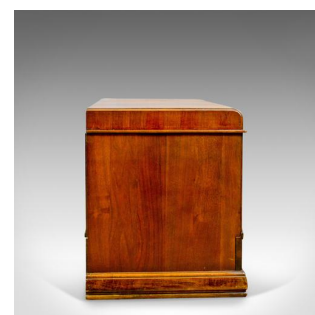

Vintage '30's Canadian Cedar Storage Trunk, Blanket Chest, Art Deco Period

DESCRIPTION

Our Stock #18.5560

This is a Vintage '30's Canadian cedar storage trunk, a blanket chest dating to the Art Deco period of the early 20th century.

- Displaying fine grain detail to the cedar
- Good colour in a wax polished finish
- Art Deco influence with a desirable aged patina
- Dentil detail to the lower, shaped plinth base
- Attractive rounded front edge to the top
- A blind, lower drawer offering useful storage space
- A button catch releases the lid, lock present, key absent
- Lid holds on quality brass stay and offers clean, lined storage within

A splendid vintage '30's Canadian cedar storage trunk. Solid joints and construction, delivered waxed, polished and ready for the home.

Search [London Fine for #18.5560](#), or scan the QR code for more photos and details

DIMENSIONS

Max Width: 107cm (42.25")

Max Depth: 49cm (19.25")

Max Height: 57cm (22.5")