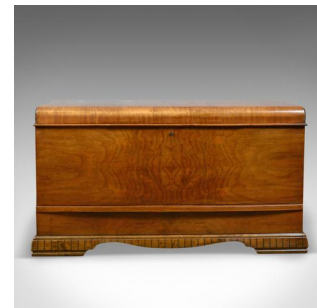

Vintage '30's Canadian Cedar Storage Trunk, Blanket Chest, Art Deco Period

DESCRIPTION

Our Stock #18.5560

This is a Vintage '30's Canadian cedar storage trunk, a blanket chest dating to the Art Deco period of the early 20th century.

- Displaying fine grain detail to the cedar
- Good colour in a wax polished finish
- Art Deco influence with a desirable aged patina
- Dentil detail to the lower, shaped plinth base
- Attractive rounded front edge to the top
- A blind, lower drawer offering useful storage space
- A button catch releases the lid, lock present, key absent
- Lid holds on quality brass stay and offers clean, lined storage within

A splendid vintage '30's Canadian cedar storage trunk. Solid joints and construction, delivered waxed, polished and ready for the home.

Search [London Fine for #18.5560](#) , or scan the QR code for more photos and details

DIMENSIONS

Max Width: 107cm (42.25")

Max Depth: 49cm (19.25")

Max Height: 57cm (22.5")