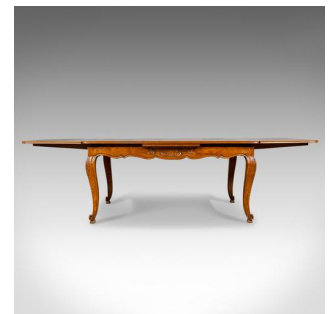

## Antique Dining Table, French, Extending, Draw Leaf, Oak Parquet, Seats Ten c1910

### DESCRIPTION

Our Stock # 18.5604

This is an antique dining table, a French, extending, draw leaf, oak parquet table seating up to ten and dating to circa 1910.

- Superb antique French farmhouse table
- Oak parquet top in good order and displaying beautiful colour
- Seating six closed and up to ten extended
- Shaped apron with edge moulding trace
- Standing upon elegant cabriole legs over scrolled toes
- Draw leaves in good order opening with a smooth action

A super example of an antique, draw leaf, dining table. Solid joints and construction, delivered waxed, polished and ready for the home.

Search [London Fine for #18.5604](#), or scan the QR code for more photos and details

### DIMENSIONS

Max Width: 159cm (62.5")

Max Depth: 104cm (41")

Max Height: 74.5cm (29.25")

Extended Width: 266cm (104.75")