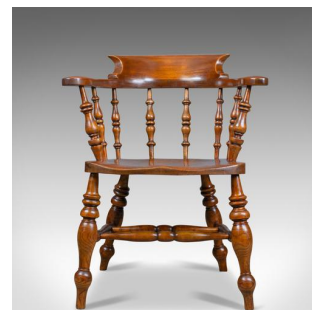

Antique Elbow Chair, Victorian, Elm, Bow-Back, Smokers, Captains, Desk c.1880

DESCRIPTION

Our Stock # 18.5593

This is an antique elbow chair, an English, Victorian, elm, bow-back 'smokers', or 'captains' armchair dating to circa 1880.

- An appealing country kitchen, bow back elbow chair
- Grain interest to the elm and fruitwood in a wax polished finish
- Solid and stable offering a comfortable seat
- Scrolled armrests raised on turned spindles
- Deep, shaped crest rail for added back support
- Solid elm saddle seat slab displays well
- Raised on stout turned legs united by double 'H' stretcher

A classic chair from the Victorian, provincial country kitchen. Solid joints and construction, delivered waxed, polished and ready for the home.

Search [London Fine for #18.5593](#), or scan the QR code for more photos and details