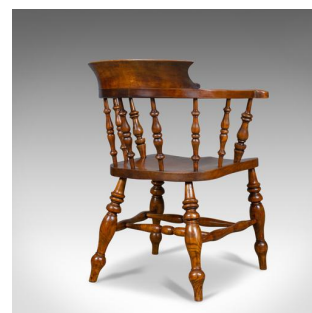

Antique Elbow Chair, Victorian, Elm, Bow-Back, Smokers, Captains, Desk c.1880

DESCRIPTION

Our Stock # 18.5593

This is an antique elbow chair, an English, Victorian, elm, bow-back 'smokers', or 'captains' armchair dating to circa 1880.

- An appealing country kitchen, bow back elbow chair
- Grain interest to the elm and fruitwood in a wax polished finish
- Solid and stable offering a comfortable seat
- Scrolled armrests raised on turned spindles
- Deep, shaped crest rail for added back support
- Solid elm saddle seat slab displays well
- Raised on stout turned legs united by double 'H' stretcher

A classic chair from the Victorian, provincial country kitchen. Solid joints and construction, delivered waxed, polished and ready for the home.

Search [London Fine for #18.5593](#), or scan the QR code for more photos and details