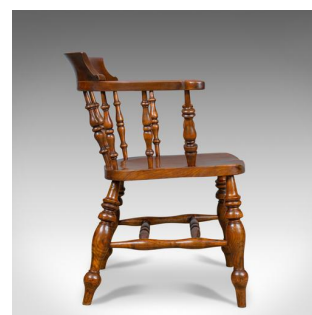

Antique Elbow Chair, Victorian, Elm, Bow-Back, Smokers, Captains, Desk c.1880

DESCRIPTION

Our Stock # 18.5593

This is an antique elbow chair, an English, Victorian, elm, bow-back 'smokers', or 'captains' armchair dating to circa 1880.

- An appealing country kitchen, bow back elbow chair
- Grain interest to the elm and fruitwood in a wax polished finish
- Solid and stable offering a comfortable seat
- Scrolled armrests raised on turned spindles
- Deep, shaped crest rail for added back support
- Solid elm saddle seat slab displays well
- Raised on stout turned legs united by double 'H' stretcher

A classic chair from the Victorian, provincial country kitchen. Solid joints and construction, delivered waxed, polished and ready for the home.

Search [London Fine for #18.5593](#), or scan the QR code for more photos and details